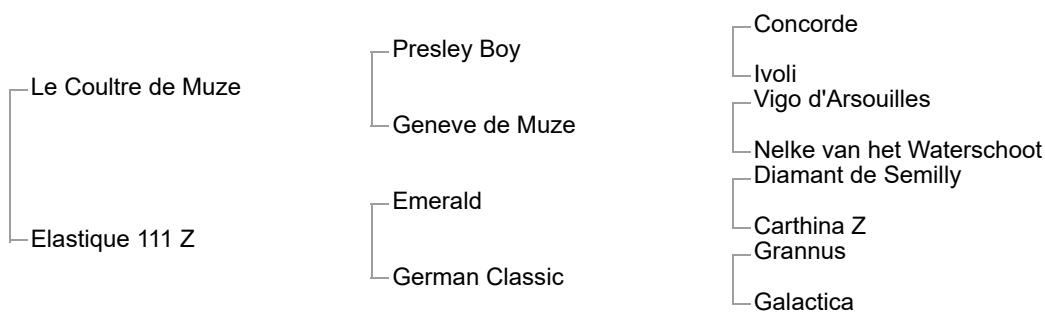

Quel Coultre 111
grey
05/05/2016, BWP

Sire: Le Coultre de Muze (BWP, 2011, grey stallion by Presley Boy) Approved For: BWP **ISJ Level 1.45** with Philippe Rozier (FRA) 1st CSI2* St. Tropez - Cogolin (FRA) (**1.45m**); 2nd CSIYH1* Dinard (FRA) (**1.40m**); 3rd CSIYH1* Deauville (FRA) (**1.40m**);

1st dam: Elastique 111 Z (Z, 2011, bay mare by Emerald) **ISJ level 1.30m** with Thomas Van Minnebruggen (BEL)

Quel Coultre 111 (BWP, 2016, grey stallion by Le Coultre de Muze) Approved For: Z

2nd dam: GERMAN CLASSIC (Hann, 1993, bay mare by Grannus) **ISJ level 1.50m** with Mikkeline Zurhaar-Birkeland (NOR) 7th CSI-W Oslo (NOR) (**1.50m**); 3rd 2003 Le Touquet (FRA) - team competition CH-EU-Y-S;

Kingsland 111 (BWP, 2010, bay stallion by Der Senaat 111) **ISJ level 1.45m** with Jorge Andres Munoz Marin (COL) and Pedro Antonio Mateos Bernaldez (ESP) 2nd CSI2* Monterrey (MEX) (**1.45m**); 1st CSI2* Monterrey (MEX) (**1.40m**); 2nd CSI2* San Miguel de Allende (MEX) (**1.40m**);

Elastique 111 Z (Z, 2011, bay mare by Emerald) :See Above

3rd dam: Galactica (Hann, 1980, grey mare by Graf Douglas)

GERMAN CLASSIC (Hann, 1993, bay mare by Grannus) :See Above

4th dam: Gogo Girl (Hann, 1968, grey mare by Gotthard)

Galactica (Hann, 1980, grey mare by Graf Douglas) :See Above