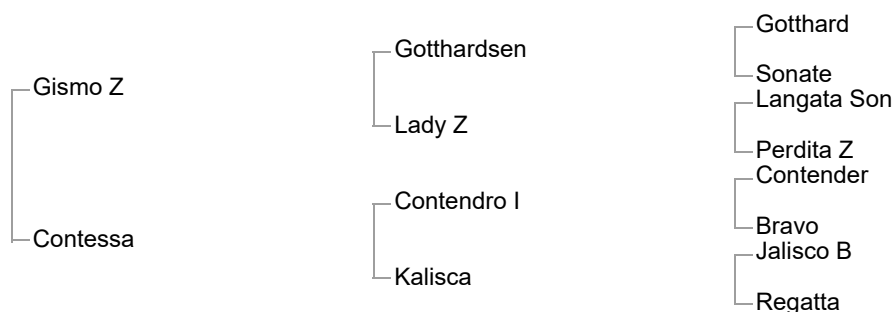

Gimmi Z
black brown
10/05/2017, Z

Sire: Gismo Z (Z, 2010, black brown stallion by Gotthardsen) Approved For: AES **ISJ Level 1.45** with David Kranz (AUT) and Josef Schwarz Jr. (AUT) 1st WChYH Lanaken (BEL) (**1.25m**); 1st WChYH Lanaken (BEL) (**1.25m**);

1st dam: Contessa (Hann, 2008, black brown mare by Contendro I)
Gimmi Z (Z, 2017, black brown stallion by Gismo Z)

2nd dam: Kalisca (sBs, 1994, mare by Jalisco B)
Contessa (Hann, 2008, black brown mare by Contendro I) :See Above

3rd dam: Regatta (Hann, 1978, dark chestnut mare by Rieko xx)
James (BWP, 1986, bay stallion by Almé Z) Approved For: AAFE
Harcos (KWPN, 1989, black brown stallion by Narcos II) Approved For: KWPN
Kalisca (sBs, 1994, mare by Jalisco B) :See Above
Carbida (Hann, 1998, dark bay mare by Carbid)

Furst D Lommersweiler Ewaldres (Hann, 2003, bay gelding by Fielmann) **IDR level** with Michel Tecqmenne (BEL)

4th dam: Weinbeere (Hann, 1973, chestnut mare by Wedekind)
Regatta (Hann, 1978, dark chestnut mare by Rieko xx) :See Above