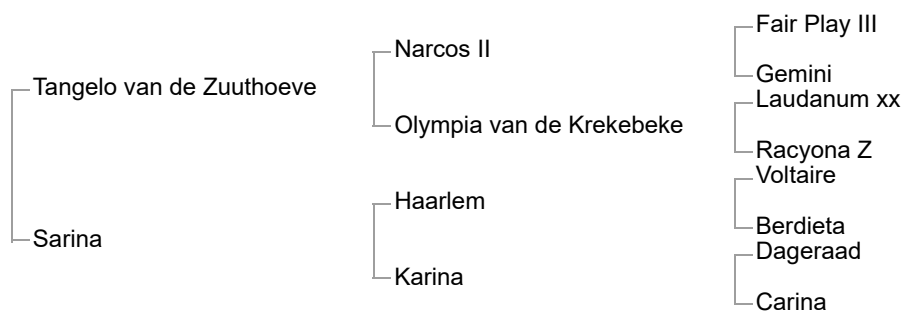

Mercurius
black
15/07/2017, KWPN

Sire: TANGELO VAN DE ZUUTHOEVE (BWP, 1996, chestnut stallion by Narcos II) Approved For: BWP, Hann, Holst, KWPN, Old, OS, SF **ISJ Level 1.60** with Roelof Brill (NLD) 5th CSI3* Birmingham (GBR) (**1.60m**);

1st dam: Sarina (KWPN, 1999, black brown mare by Haarlem)

Boulevard (KWPN, 2006, bay mare by Querlybet Hero)

Hero Vigo (KWPN, 2012, bay gelding by Vigo d'Arsouilles) **ISJ level 1.40m** with Davide Sbardella (ITA) and Bart Bles (NLD) 3rd A3* Ostia Antica (ITA) - Nat. (**1.35m**); 3rd CSIYH1* Moorsele (BEL) (**1.25m**);

Ich bin ein Berliner (KWPN, 2013, grey stallion by Berlin) Approved For: AES Mercurius (KWPN, 2017, black stallion by Tangelo van de Zuuthoeve)

2nd dam: Karina (KWPN, 1992, bay mare by Dageraad)

Sarina (KWPN, 1999, black brown mare by Haarlem) :See Above

3rd dam: Carina (KWPN, 1984, bay mare by Ubis)

Karina (KWPN, 1992, bay mare by Dageraad) :See Above

Pia (KWPN, 1997, bay mare by Jonggor's Weyden)

Zanzibar (KWPN, 2004, bay stallion by Ronaldo) **IDR level** with Claudia Costas Nijhof (ESP) and Diana Ostariz Oliver (ESP) 2nd CDIJ Oliva - Valencia (ESP); 2nd CDIJ Sant Marti Vell (ESP); 2nd CDIJ Sant Marti Vell (ESP);

Uptown (KWPN, 2001, bay stallion by Kennedy) Approved For: KWPN, Old **IDR level** with Hans Peter Minderhoud (NLD)

Vazal (KWPN, 2002, bay stallion by Broere Jazz) Approved For: SF

4th dam: Reina (KWPN, 1975, mare by Joost)

Brenda (KWPN, 1983, dark bay mare by Triton)

Jupilot (KWPN, 1991, bay stallion by E-Pilot) Approved For: Bay, KWPN

Carina (KWPN, 1984, bay mare by Ubis) :See Above