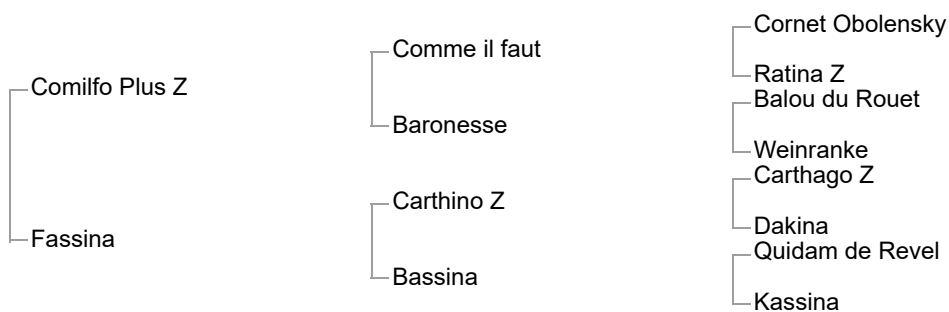

Chocotoff DG Z
dark chestnut
06/04/2017, Z

Sire: Comilfo Plus Z (Westf, 2009, chestnut stallion by Comme il faut) Approved For: Westf, Z **ISJ Level 1.45** with Christian Ahlmann (DEU) and Mike Van Olst (BEL)

1st dam: Fassina (KWPN, 2010, bay mare by Carthino Z)
Chocotoff DG Z (Z, 2017, dark chestnut stallion by Comilfo Plus Z)

2nd dam: Bassina (KWPN, 2006, bay mare by Quidam de Revel)
Fassina (KWPN, 2010, bay mare by Carthino Z) :See Above

Levall (KWPN, 2016, chestnut stallion by For Pleasure) Approved For: BWP with Brecht Bille (BEL) 1st Manche 2: Lier PAVO HC (**1.00m**);

3rd dam: Kassina (Holst, 1992, grey mare by Cassini I)

AUDI'S ALPAPILLON-ARMANIE (NRPS, 1997, grey gelding by Aldato) **ISJ level 1.60m** with Vincent Voorn (NLD) 2nd CSIO5* Aachen (GER) (**1.60m**); 4th Hong Kong (CHN) Olympic Games-S (**1.60m**); 5th CSI5* La Coruña (ESP) (**1.60m**);

Bassina (KWPN, 2006, bay mare by Quidam de Revel) :See Above

Cassina II (KWPN, 2007, grey mare by Up To Date) **ISJ level 1.45m** with Vincent Vermeulen (NLD) and Stefanie van den Brink (NLD) 1st CSI3* Beijing - Equuleus (CHN) (**1.35m**);

Expo (KWPN, 2009, grey gelding by HH Linton) Approved For: Z **ISJ level 1.40m** with Kevin Olsmeyer (NLD)

4th dam: Sternwarte (Holst, 1980, bay mare by Lord)

Aris (Holst, 1986, dark bay mare by Calypso II)

Careful (Holst, 1991, dark bay stallion by Caretino) Approved For: NRPS

Kassina (Holst, 1992, grey mare by Cassini I) :See Above