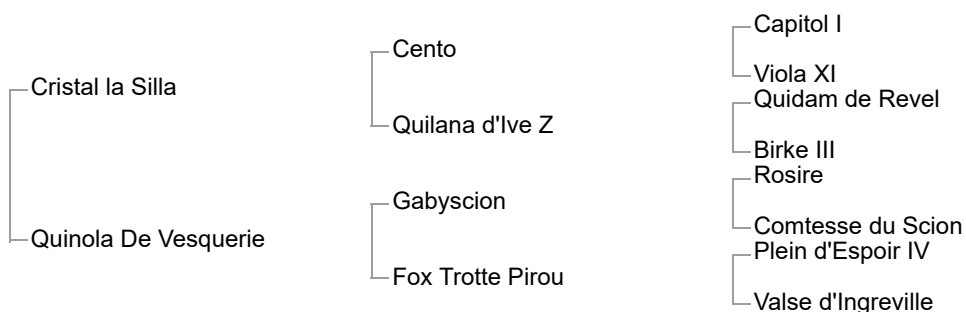

Clinton de Hauville Z
chestnut
01/06/2018, Z

Sire: **Cristal la Silla** (Z, 2002, grey stallion by Cento) Approved For: AES, SLS **ISJ Level 1.45** with Frantz Ducci (BEL) and Gregory Cottard (FRA)

1st dam: Quinola De Vesquerie (SF, 2004, chestnut mare by Gabyscion) **ISJ level 1.25m** with Benoit Morisse (FRA)
Clinton de Hauville Z (Z, 2018, chestnut stallion by Cristal la Silla)

2nd dam: Fox Trotte Pirou (SF, 1993, bay mare by Plein d'Espoir IV)
Open de Vesquerie (SF, 2002, bay mare by Jivaro du Rouet)

Virgule de Vequerie (SF, 2009, bay mare by Apache d'Adriers) **ISJ level 1.45m** with Sara Bracco (XXX) and Massimo Grossato (ITA)
2nd A5* Tortona (ITA) - Nat. (1.45m); 1st A5* Tortona (ITA) - Nat. (1.40m); 2nd A3* Mallare (ITA) - Nat. (1.40m);

Cantus de Vesquerie (SF, 2012, grey gelding by Paddock du Plessis) **ISJ level 1.45m** with Sebastien Berlemont (BEL) 1st CSIYH1*
Bethune (FRA) (1.30m); 1st CSIYH1* Mons Ghlin (BEL) (1.25m); 1st CSIYH1* Mons Ghlin (BEL) (1.25m);

Quinola De Vesquerie (SF, 2004, chestnut mare by Gabyscion) :See Above

3rd dam: Valse d'Ingreville (SF, 1987, bay mare by Neustrien xx)
Fox Trotte Pirou (SF, 1993, bay mare by Plein d'Espoir IV) :See Above

4th dam: Raquette V (SF, 1983, bay mare by In Chala A)
Valse d'Ingreville (SF, 1987, bay mare by Neustrien xx) :See Above