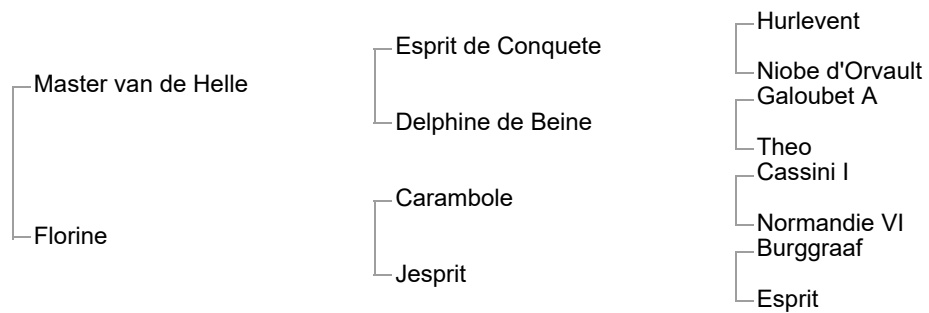

Maestro du Berry Z
dark brown stallion
2017-04-21, Z

Sire: MASTER VAN DE HELLE (sBs, 1996, dark bay stallion by Esprit de Conquete) Approved For: SF **ISJ Level 1.50** with Jean-Paul Casile (FRA) and Auriane Casile (FRA) 7th CSI3* 2007 - Grand Prix Portimao (POR) (**1.50m**); 9th CSI3* 2007 - Grand Prix Comporta (POR) (**1.50m**);

1st dam: Florine (KWPN, 2010, dark brown mare by Carambole)
Maestro du Berry Z (Z, 2017, dark brown stallion by Master Van De Helle)

2nd dam: Jesprit (KWPN, 1991, dark bay mare by Burggraaf)

MONTENDER (KWPN, 1994, dark bay stallion by Contender) Approved For: Hann, Holst, KWPN, Old, SF **ISJ level 1.60m** with Henrik von Eckermann (SWE) and Marco Kutscher (DEU) 1st CSIO5* Aachen (GER) (**1.60m**); 1st CSIO5* Aachen (GER) (**1.60m**); 3rd CSIO5* La Coruña (ESP) (**1.60m**);

Florine (KWPN, 2010, dark brown mare by Carambole) :See Above

My Cabellero (DSP, 2011, grey stallion by Mylord Carthago) Approved For: BA

Zenit 46 (DSP, 2012, bay stallion by VDL Zirocco Blue N.O.P.) Approved For: BA

3rd dam: Esprit (KWPN, 1986, chestnut mare by Le Mexico)

Jesprit (KWPN, 1991, dark bay mare by Burggraaf) :See Above

Konig (KWPN, 1992, dark bay stallion by Burggraaf) Approved For: AES

Olesprit (KWPN, 1996, bay mare by Levantos I) **ISJ level 1.45m** with Hermann-Josef Klöpfer (DEU)

4th dam: Vanessa (KWPN, 1979, chestnut mare by Rutbeek)

Esprit (KWPN, 1986, chestnut mare by Le Mexico) :See Above

Roxana-Vanessa (KWPN, 1998, dark bay mare by Kroongraaf)

Webster (KWPN, 2003, bay gelding by Numero Uno) **ISJ level 1.45m** with Antonio Salvo (ITA) and Lorenzo Sciacca (ITA) 2nd 2014 Arezzo (ITA) - individual CH-EU-Ch-S;