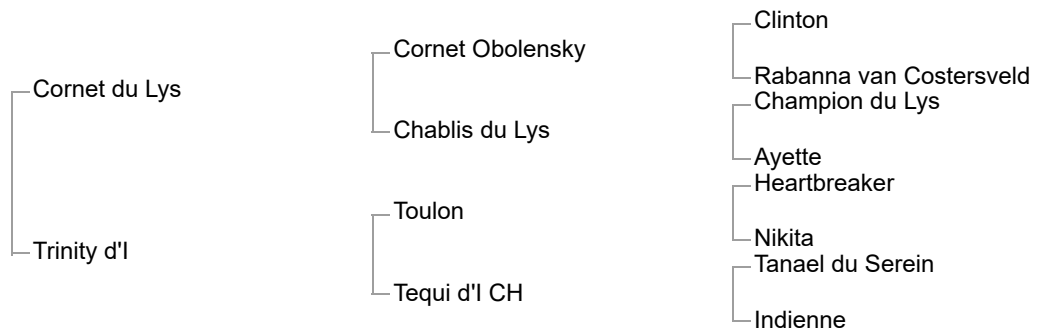

Cornetys d'I
chestnut
23/04/2017, ZVCH

Sire: CORNET DU LYS (Westf, 2004, grey stallion by Cornet Obolensky) Approved For: OS, SF, Westf, Z **ISJ Level 1.60** with José Maria Larocca Jr. (ARG) 4th Toronto (CAN) Pan-Am Games-S (**1.60m**); 10th Rio de Janeiro (BRA) Olympic Games-S (**1.60m**); 5th CSIO5* Barcelona (ESP) (**1.55m**);

1st dam: Trinity d'I (ZVCH, 2012, bay mare by Toulon) **ISJ level 1.45m** with Marc Bettinger (DEU) 1st CSYH1* Valencia (ESP) (**1.40m**); 1st CSYH1* Valencia (ESP) (**1.35m**); 1st CSYH1* Valencia (ESP) (**1.35m**);
Cornetys d'I (ZVCH, 2017, chestnut stallion by Cornet du Lys)

2nd dam: TEQUI D'I CH (ZVCH, 1994, chestnut mare by Tanael du Serein) **ISJ level 1.60m** with Niall Talbot (IRL) and Jan Chrzanowski (POL) 10th CSI3* Arezzo (ITA) (**1.50m**); 2nd CSI2* Villeneuve-Loubet (FRA) (**1.45m**); 1st CSIO4* 2008 - Grand Prix Copenhagen (DEN) (**1.60m**);
Trinity d'I (ZVCH, 2012, bay mare by Toulon) :See Above

3rd dam: Indienne (ZVCH, 1980, chestnut mare by Indigene de Corday)
TEQUI D'I CH (ZVCH, 1994, chestnut mare by Tanael du Serein) :See Above

4th dam: Quiquette (ZVCH, 1971, chestnut mare by Que d'Espoir)
Indienne (ZVCH, 1980, chestnut mare by Indigene de Corday) :See Above