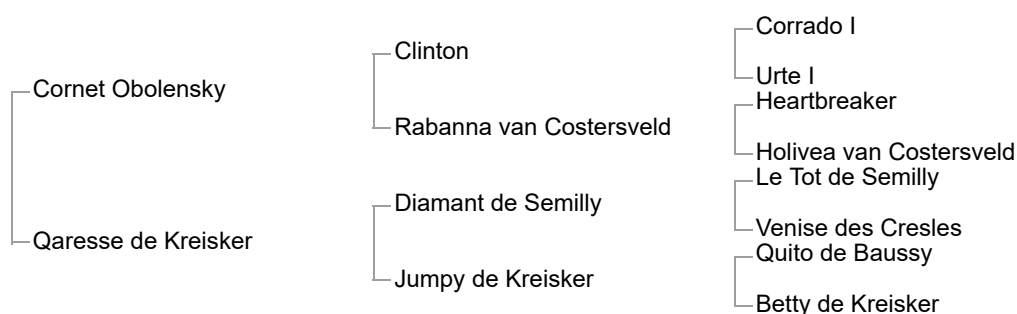

Hoover de Hus
grey
30/05/2017, SF

Sire: CORNET OBOLENSKY (BWP, 1999, grey stallion by Clinton) Approved For: Bay, BWP, Hann, Holst, Old, Rhein, SF, SI, SWB, Westf **ISJ Level 1.60** with Marco Kutscher (DEU) 1st CSIO5* Rotterdam (NED) (**1.60m**); 1st CSIO5* Barcelona (ESP) (**1.60m**); 2nd CSIO5* Aachen (GER) (**1.60m**);

1st dam: Qaresse de Kreisker (SF, 2004, chestnut mare by Diamant de Semilly) **ISJ level 1.45m** with François Bossu (BEL) and Gilles Botton (BEL)

Callas de Kreisker (SCSL, 2008, bay mare by Chellano Z) **ISJ level 1.35m** with Jean Le Monze (FRA)

ULTIMATE DE KREISKER (SF, 2008, chestnut stallion by Opium de Talma) Approved For: SF **ISJ level 1.50m** with Kostiantyn Boiarko (GBR) and Gregory Robin (FRA)

Varen d'Etain (SF, 2009, chestnut stallion by Quaprice du Bois Margot) **ISJ level 1.45m** with Alberto Marquez Galobardes (ESP) and Kateryna Klymets (GBR)

2nd dam: JUMPY DE KREISKER (SF, 1997, chestnut mare by Quito de Baussy) **ISJ level 1.55m** with Charlene Homond (FRA) and Jean Le Monze (FRA) 2nd CSI2* 2006 - Grand Prix Dinard (FRA) (**1.45m**);

Olympe de Kerglenn (SF, 2002, bay mare by Diamant de Semilly) **ISJ level 1.40m** with Christiana Duguet (CHE) and Romain Duguet (CHE)

RAFALE DE KERGLENN (SF, 2005, bay mare by Tlaloc la Silla) **ISJ level 1.50m** with Juan Carlos Martin del Campo (MEX)

Shalimar de Kerglenn (SF, 2006, bay gelding by Kannan) **ISJ level 1.60m** with José Roberto Reynoso Fernandez Filho (BRA) and Cassio Rivetti (BRA)

TO JUMP DE KERGLENN (SF, 2007, chestnut stallion by Cassini II) **ISJ level 1.60m** with Coralie Maitre (CHE)

Quenza de Kerglenn (SF, 2004, mare by Diamant de Semilly)

UNNA DE KERGLENN (SF, 2008, grey mare by Cap Kennedy) **ISJ level 1.55m** with Kevin Staut (FRA) and Jules Chiarotto (FRA)

Quindy de Kreisker (SF, 2004, bay mare by Diamant de Semilly)

Aristide de Hus (SF, 2010, bay stallion by HH Conrad) Approved For: SF, Z **ISJ level 1.35m** with Lennard de Boer (NLD)

Cerruti de Kreisker (SF, 2012, bay mare by HH Conrad) **ISJ level 1.45m** with Filippo Bassan (ITA)

Qaresse de Kreisker (SF, 2004, chestnut mare by Diamant de Semilly) :See Above

Quandice de Kerglenn (SF, 2004, bay mare by Diamant de Semilly) **ISJ level 1.45m** with Eva Jennen (BEL) and Laura Mathy (BEL)

URCOS DE KERGLENN (SF, 2008, bay stallion by Toulon) **ISJ level 1.60m** with Patrice Delaveau (FRA)

Ashelka West (SF, 2010, bay mare by Sharkann) **ISJ level 1.45m** with Ambre Difko (FRA) and Louis Bouhana (FRA)

QUITO DE KERGLENN (SF, 2004, bay stallion by Diamant de Semilly) **ISJ level 1.60m** with Anny Richer (FRA) and Gilbert Doerr (FRA)
Reine de Kerglenn (SF, 2005, grey mare by Parco)

ABSOLUT DE LACKE (SF, 2010, grey stallion by Diamant de Semilly) **ISJ level 1.50m** with Laurent Goffinet (FRA)

SHANA DE KERGLENN (SF, 2006, bay mare by Diamant de Semilly) **ISJ level 1.55m** with Philippe Leoni (FRA)

VENT DU SUD KERGLENN (SF, 2009, grey mare by Crusador) **ISJ level 1.50m** with Elliot Souster (FRA) and Mathieu Billot (FRA)

VASCO DE KERGLENN (SF, 2009, chestnut gelding by Cassini II) **ISJ level 1.55m** with Fabio Crotta (CHE) and Sabrina Crotta (CHE)