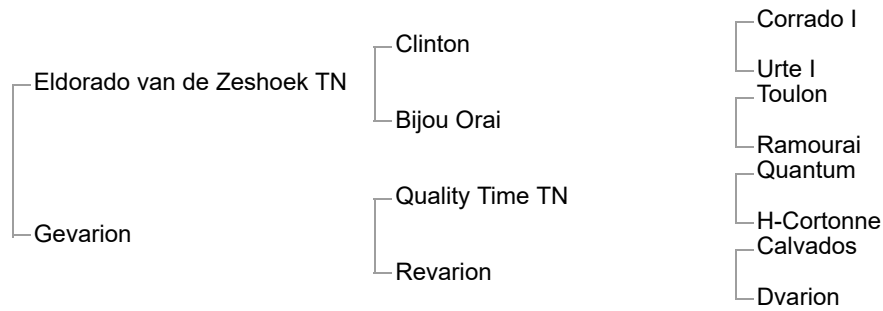

Norton
bay
07/05/2018, KWPN

Sire: ELDORADO VAN DE ZESHOEK TN (BWP, 2004, bay stallion by Clinton) Approved For: AES, BA, BWP, Hann, KWPN, NRPS, OS, SF, SWB **ISJ Level 1.60** with Zoi Snels (NLD) and Willem Greve (NLD) 8th CSIO5* St. Gallen (SUI) (**1.60m**); 5th CSI3* Eindhoven (NED) (**1.55m**); 1st CSI3* Arnhem (NED) (**1.50m**);

1st dam: Gevarion (KWPN, 2011, dark bay mare by Quality Time TN)

Norton (KWPN, 2018, bay stallion by Eldorado van de Zeshoek TN)

2nd dam: Revarion (KWPN, 1998, bay mare by Calvados)

Gevarion (KWPN, 2011, dark bay mare by Quality Time TN) :See Above

3rd dam: Dvarion (KWPN, 1985, dark bay mare by Joost)

Revarion (KWPN, 1998, bay mare by Calvados) :See Above

4th dam: Varion (KWPN, 1979, black brown mare by Abgar xx)

Carion (KWPN, 1984, bay mare by Joost (Conus))

Habigail (KWPN, 1989, black mare by Zeppelin)

MELCHIOR ISJ level 1.60m with Audra Fleck-Snijders (USA) 7th CSI-W Thermal CA (USA) (**1.60m**); 2nd CSI2*-W Burbank (USA) (**1.45m**); 2nd CSI2* 2008 - Grand Prix Langley (CAN) (**1.45m**);

Ivet (KWPN, 1990, mare by Damiro B)

Denderose ISJ level 1.45m with Alexander Butler (IRL) and Kim Brill (NLD)

Maestro (KWPN, 1994, dark bay stallion by Contango) Approved For: KWPN **IDR level** with Karen Nijvelt (NLD) 1st CDI3* 2009 - Freestyle Pompadour (FRA); 1st CDIO3* 2006 - Nations Cup Hickstead (GBR); 3rd CDI3* 2012 - Freestyle Compiègne (FRA);

Dvarion (KWPN, 1985, dark bay mare by Joost) :See Above