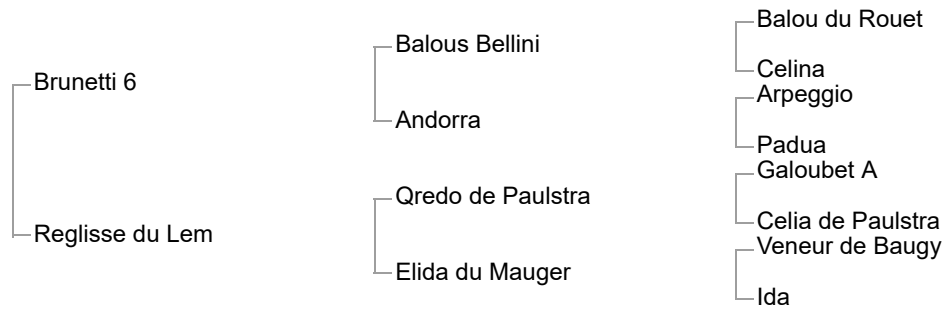

Boyz d'Ha Z
bay stallion
2018-05-10, Z

Sire: Brunetti 6 (Westf, 2012, bay stallion by Balous Bellini) Approved For: Westf, Z **ISJ Level 1.35** with Angelique Rüsen (DEU) and Judy Ann Melchior (BEL) 3rd - Goch (GER) - Nat. (**1.35m**); 1st WChYH Lanaken (BEL) (**1.25m**); 1st WChYH Lanaken (BEL) (**1.25m**);

1st dam: Reglisse du Lem (SF, 2005, bay mare by Qredo de Paulstra)
Boyz d'Ha Z (Z, 2018, bay stallion by Brunetti 6)

2nd dam: Elida du Mauger (SF, 1992, bay mare by Veneur de Baugy)
Reglisse du Lem (SF, 2005, bay mare by Qredo de Paulstra) :See Above

3rd dam: Ida (SF, 1974, chestnut mare by Vesuve)

Onida du Mauger (SF, 1980, bay mare by In Chala A)

Geisha de Semilly (SF, 1994, bay mare by Beryl de la Lande) **ISJ level 1.45m** with Wilfrid Pierrot (FRA)

Hesione de Semilly (SF, 1995, bay mare by Royal Feu)

BALAM ISJ level 1.60m with Lea-Sophia Gut (DEU) and Andreas Brünz (DEU) 7th CSIU25-A Salzburg (AUT) (**1.55m**); 3rd CSI3* München-Riem (GER) (**1.50m**); 4th CSI3* München-Riem (GER) (**1.50m**);

Poltron du Mauger (SF, 1981, chestnut stallion by Artichaut) Approved For: SF

Elida du Mauger (SF, 1992, bay mare by Veneur de Baugy) :See Above

Ida du Mauger (SF, 1996, bay mare by Aladin du Chesnay)

ROUMIA (SF, 2005, bay mare by Quaprice du Bois Margot) **ISJ level 1.60m** with Simon Broillet (CHE) and Fabio Crotta (CHE) 6th - Poliez-Pittet (SUI) - Nat. (**1.55m**); 9th CSI5* GCT Valkenswaard (NED) (**1.50m**); 3rd CSI3* Arezzo (ITA) (**1.35m**);

Single Colour (SF, 2006, dark chestnut mare by Couleur Rubin)

BRACADABRA ISJ level 1.60m with Megane Moissonnier (FRA) and Laurent Guillet (FRA) 4th CSI4* St. Tropez - Grimaud (FRA) (**1.60m**); 4th CSI3* Deauville (FRA) (**1.50m**); 3rd CSI2* Fontainebleau (FRA) (**1.45m**);

Tahiti de Bacon (SF, 2007, bay mare by Toulon) **ISJ level 1.45m** with Agustín Emilio Blanco Epple (CHL) and Zoe Muller (FRA) 2nd CSI1* Oliva - Valencia (ESP) (**1.30m**); 3rd CSI1* Oliva - Valencia (ESP) (**1.20m**);

Attila de Bacon (SF, 2010, grey stallion by Centino du Ry) **ISJ level 1.45m** with Louise Baigneres (FRA) and Chiara Chagneau (FRA) 1st CSYH2* Vilamoura (POR) (**1.40m**); 1st CSYH1* Bethune (FRA) (**1.30m**); 2nd CSI1* Paris (FRA) (**1.30m**);

Carlos de Bacon (SF, 2012, bay gelding by Quaprice du Bois Margot) **ISJ level 1.45m** with Maxence Dubois (FRA) and Laura Rayjasse (FRA) 1st CSYH1* Oliva - Valencia (ESP) (**1.25m**);

4th dam: Scheherazade IV (TF, 1962, chestnut mare by Jeannot)

Ida (SF, 1974, chestnut mare by Vesuve) :See Above