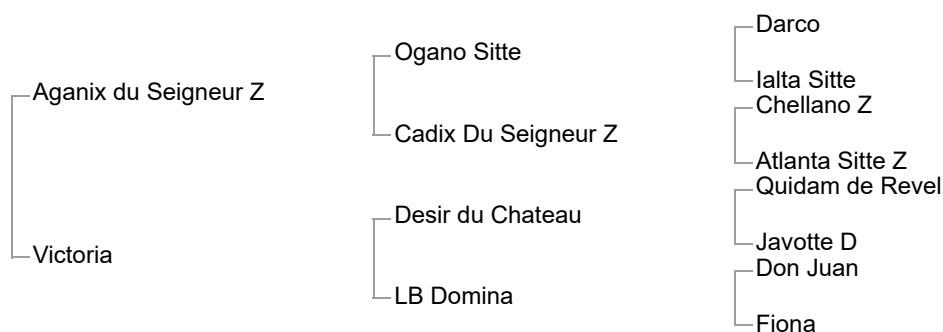

Albadelys Z
chestnut stallion
27/03/2017, Z

Sire: AGANIX DU SEIGNEUR Z (sBs, 2006, chestnut stallion by Ogano Sitte) Approved For: AES, Z **ISJ Level 1.60** with Jos Lansink (BEL) and 10th CSI3* Mannheim (GER) (**1.55m**);

1st dam: Victoria (KWPN, 2002, bay mare by Desir du Chateau)
Albadelys Z (Z, 2017, chestnut stallion by Aganix du Seigneur Z)

2nd dam: **LB DOMINA** (Hann, 1988, dark bay mare by Don Juan) **ISJ level 1.60m** with Willi Melliger (CHE) 1st CSI-W Final 1999 - Grand Prix Göteborg (SWE) (**1.60m**); 1st CSI-A 1998 - Grand Prix Monte Carlo (MON) (**1.60m**); 2nd CSI-B 1998 - Grand Prix Mauren (LIE);

Victoria (KWPN, 2002, bay mare by Desir du Chateau) :See Above

Windomina C.N. (KWPN, 2003, dark bay mare by Chin Chin)

Delta C.N. (KWPN, 2008, bay stallion by Clinton) **ISJ level 1.40m** with Jaime Suarez Perez Jaime (ESP) and Antonio Matos Almeida (PRT) 3rd CSI3* Vilamoura (POR) (**1.20m**);

FLINTON C N (KWPN, 2010, grey gelding by Clinton) **ISJ level 1.50m** with Remy Ellis (GBR) and 3rd - Houten (NED) - Nat. (**1.50m**); 1st CSI3* Oliva - Valencia (ESP) (**1.40m**); 3rd CSI2* Lastrup (Klein-Roscharde) (GER) (**1.40m**);

For the Moment (KWPN, 2010, bay stallion by Mr. Blue) Approved For: KWPN **ISJ level 1.45m** with Wout Jan van der Schans (NLD) 3rd - Vragender (NED) - Nat. (**1.40m**); 1st CSIYH1* San Giovanni di Marignano (ITA) (**1.25m**);

3rd dam: Fiona (Hann, 1981, chestnut mare by Furioso II)
Daniela (Hann, 1985, bay mare by Don Juan)

Cadanio Z (Z, 1998, black brown stallion by Catano 10) **ISJ level 1.45m** with Marina Balbo (ITA) and Raena Leung (HKG)

LB DOMINA (Hann, 1988, dark bay mare by Don Juan) :See Above

4th dam: Dominella (Hann, 1971, mare by Domspatz)
Fiona (Hann, 1981, chestnut mare by Furioso II) :See Above