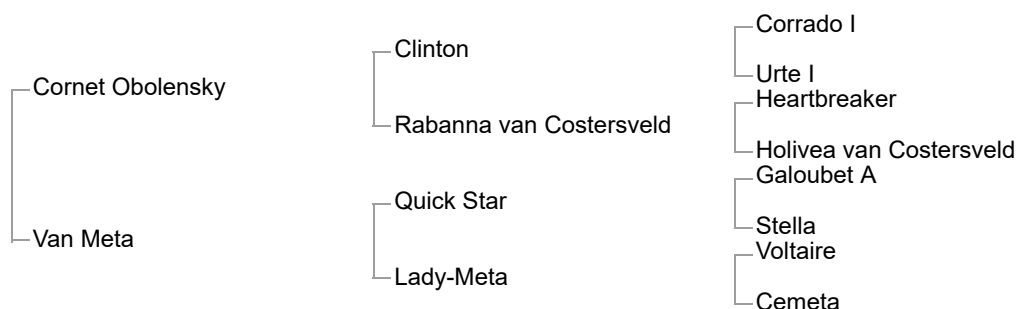

C Nobel Z
bay
02/06/2018, Z

Sire: CORNET OBOLENSKY (BWP, 1999, grey stallion by Clinton) Approved For: Bay, BWP, Hann, Holst, Old, Rhein, SF, SI, SWB, Westf **ISJ Level 1.60** with Marco Kutscher (DEU) 1st CSIO5* Rotterdam (NED) (**1.60m**); 1st CSIO5* Barcelona (ESP) (**1.60m**); 2nd CSIO5* Aachen (GER) (**1.60m**);

1st dam: Van Meta (KWPN, 2002, bay mare by Quick Star) **ISJ level 1.45m** with Siebe Kramer (NLD) 1st CSI2* Drachten (NED) (**1.40m**); 1st CSI2* Roosendaal (NED) (**1.35m**); 3rd CSI2* Roosendaal (NED) (**1.35m**);

Kannan Jr (KWPN, 2015, grey stallion by Cornet Obolensky) Approved For: KWPN, Z with Wolfgang Zimmermann (DEU) 3rd - Stadtlohn (GER) Nat. (**1.30m**);

C Nobel Z (Z, 2018, bay stallion by Cornet Obolensky)

2nd dam: Lady-Meta (KWPN, 1993, bay mare by Voltaire)

Rometa (KWPN, 1998, bay mare by Zeus)

Fellow Jumper (KWPN, 2010, bay gelding by Tangelo van de Zuuthoeve) **ISJ level 1.45m** with Siebe Kramer (NLD) 1st CSIIH1* Aachen (GER) (**1.35m**); 2nd CSIIH1* Aachen (GER) (**1.35m**); 2nd CSIIH1* Roosendaal (NED) (**1.35m**);

Van Meta (KWPN, 2002, bay mare by Quick Star) :See Above

WESSEL (KWPN, 2003, bay stallion by Quick Star) **ISJ level 1.50m** with Andrea Marchese (ITA) and Giampiero Garofalo (ITA) 1st CSI1* Strazeele (FRA) (**1.20m**); 2nd CSI1* Strazeele (FRA) (**1.15m**);

3rd dam: Cemeta (KWPN, 1984, bay mare by Nimmerdor)

Interest (KWPN, 1990, chestnut stallion by Apollonios xx) **ISJ level 1.45m** with Gerco Schröder (NLD) 2nd Moorsele (BEL) - team competition CH-EU-Y-S (**1.45m**);

KANNAN (KWPN, 1992, bay stallion by Voltaire) Approved For: AES, BWP, KWPN, sBs, SF, SI, SWB **ISJ level 1.60m** with Michel Hecart (FRA) and Guido Bruyninx (BEL) 4th CSI4* La Coruña (ESP) (**1.60m**); 2nd CSI3* Deauville (FRA) (**1.45m**); 1st CSI3* 2003 - Grand Prix Deauville (FRA) (**1.50m**);

Lady-Meta (KWPN, 1993, bay mare by Voltaire) :See Above

4th dam: Wozieta (KWPN, 1980, bay mare by Le Mexico)

Cemeta (KWPN, 1984, bay mare by Nimmerdor) :See Above

Nameta (KWPN, 1995, black brown mare by Nimmerdor)

Sjors (KWPN, 1999, bay gelding by Voltaire) **ISJ level 1.45m** with Abdullah Waleed Alsharbatly (SAU)

EVERMETA (KWPN, 2009, chestnut mare by Mr. Blue) **ISJ level 1.50m** with Siebe Kramer (NLD) 1st CSI2* Lier (BEL) (**1.45m**); 1st CSI2* Kronenberg (NED) (**1.45m**); 2nd CSI2* Zuidbroek (NED) (**1.45m**);