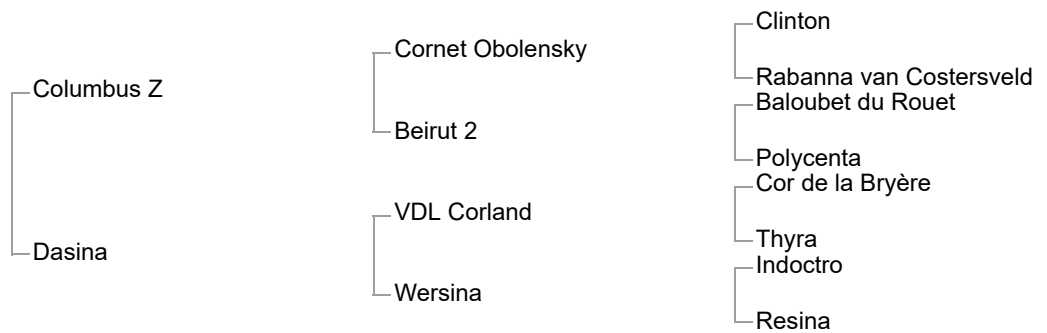

Can I GHP Z
bay
11/07/2018, Z

Sire: Columbus Z (Z, 2014, grey stallion by Cornet Obolensky) Approved For: Westf, Z **ISJ Level 1.40** with Christian Ahlmann (DEU) and Angelique Rösen (DEU)

1st dam: Dasina (KWPN, 2008, bay mare by VDL Corland)
Can I GHP Z (Z, 2018, bay stallion by Columbus Z)

2nd dam: Wersina (KWPN, 2003, bay mare by Indoctro)

CHILD VERON (KWPN, 2007, bay gelding by VDL Veron) **ISJ level 1.50m** with Aurora Bortolazzi (ITA) 8th CSI2* Arezzo (ITA) (**1.50m**); 2nd A5* Caselle di Sommacampagna (ITA) - Nat. (**1.45m**); 2nd CSI2* San Remo (ITA) (**1.45m**);

Dasina (KWPN, 2008, bay mare by VDL Corland) :See Above

Galant IV (KWPN, 2011, grey stallion by Campbell VDL) **ISJ level 1.45m** with John Crippen (GBR)

3rd dam: Resina (KWPN, 1998, bay mare by Burggraaf)

Wersina (KWPN, 2003, bay mare by Indoctro) :See Above

4th dam: Blue River (KWPN, 1994, bay mare by Goodtimes)

Resina (KWPN, 1998, bay mare by Burggraaf) :See Above