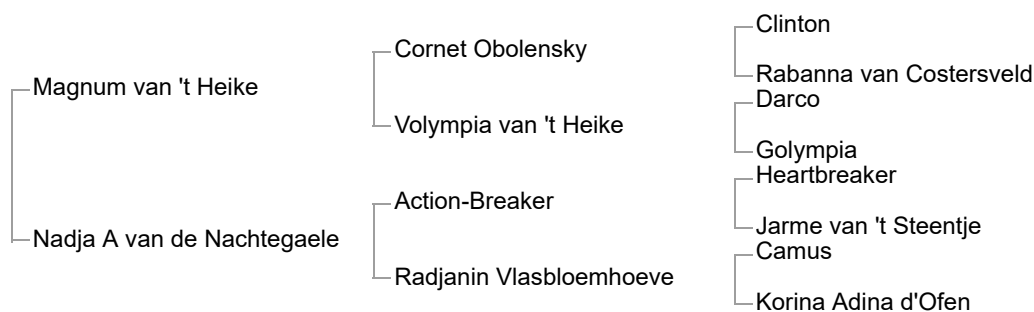

Romelu A van de Nachtegalee

black brown

02/06/2017, BWP

Sire: Magnum van 't Heike (BWP, 2012, dark brown stallion by Cornet Obolensky) Approved For: Z with Nick Vrans (BEL) 1st CSN 905 (Meerdonk) PAVO HC (1.15m); 1st CSN 904 (Gesves) PAVO HC (1.15m); 1st CSN 903 (Opglabbeek) PAVO HC (1.15m);

1st dam: Nadja A van de Nachtegalee (BWP, 2013, bay mare by Action-Breaker) **ISJ level 1.30m** with Jan van Dyck (BEL) and Arnaud Gaublonme (BEL) 1st Opglabbeek NatChYH (Belgium) (1.40m); 1st Opglabbeek NatChYH (Belgium) (1.40m); 2nd CSN 6214 - Cyclus/Gold/Silver Lier (BEL) - Nat. (1.40m);

Romelu A van de Nachtegalee (BWP, 2017, black brown stallion by Magnum van 't Heike)

2nd dam: Radjanin Vlasbloemhoeve (BWP, 1994, bay mare by Camus)

Intendro A van de Nachtegalee (BWP, 2008, bay stallion by Contendro I) **IDR level** with Róbert Ács (HUN) and Jazmin Yom Tov (HUN)

Nadja A van de Nachtegalee (BWP, 2013, bay mare by Action-Breaker) :See Above

3rd dam: Korina Adina d'Ofen (BWP, 1987, bay mare by Ofen)

Radjanin Vlasbloemhoeve (BWP, 1994, bay mare by Camus) :See Above

Uxtro van de Vlasbloemhoeve (BWP, 1997, bay stallion by Camus) **IDR level** with Sonia Ramos Fadrique (ESP) and Lauro Aguilo Miquel (ESP) 2nd CDI-J 2011 - Team Test Vejer de la Frontera (ESP); 3rd CDI-J 2011 - Freestyle Nambroca (ESP); 3rd CDI-J 2011 - Individual Test Vejer de la Frontera (ESP);

4th dam: Adina (BWP, 1977, bay mare by Gentleman)

Isaura d'Ofen (BWP, 1985, bay mare by Ofen)

Quiella van de Heffinck D'09 (BWP, 1993, bay mare by Heartbreaker)

TIQUILA ISJ level 1.60m with Katty King (BRA) and Dirk Demeersman (BEL) 2nd CSI3* De Steeg (NED) (1.60m); 5th CSI3* Amsterdam (NED) (1.60m); 1st CSN 21 Kapellen (BEL) - Nat. (1.50m);

Sansain van 't Keselken (BWP, 1995, bay mare by Randel Z)

Vitus ISJ level 1.40m with Yoko Rombouts (BEL) and Kirsten Rombouts (BEL)

Madonna Z (Z, 1997, black brown mare by Mast vd Vrombautshoeve)

EVERYTHING ISJ level 1.55m with Kelsey Thatcher (USA) and Cian O'Connor (IRL) 8th CSI3* Birmingham (GBR) (1.55m); 3rd CSI2* Wellington (USA) (1.45m);

Korina Adina d'Ofen (BWP, 1987, bay mare by Ofen) :See Above

Romina vd Vlasbloemhoeve (BWP, 1994, bay mare by Camus)

Hilana van de Vlasbloemhoeve (BWP, 2007, bay mare by Wandor van de Mispelaere)

KILANO VAN DE VLASBLOEMHOEVE ISJ level 1.50m with Massimo Grossato (ITA) 1st A5* Tortona (ITA) - Nat. (1.45m); 3rd CSIO5*-NC EUD1 Sopot (POL) (1.40m); 3rd A5* Tortona (ITA) - Nat. (1.40m);