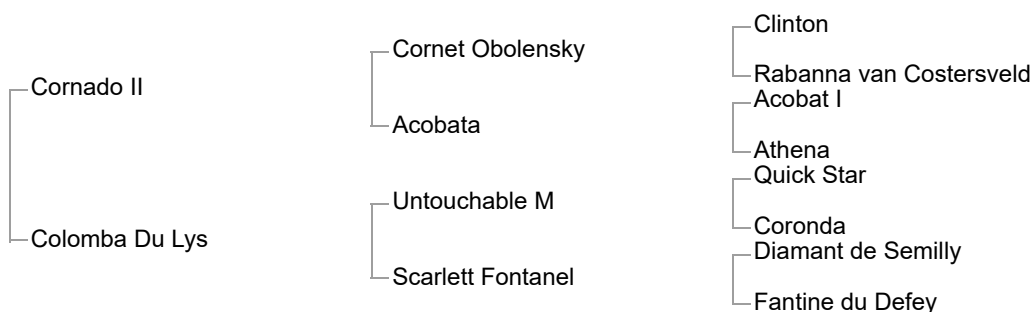

Cornado Fontanel Z
bay
04/06/2017, Z

Sire: CORNADO II (Westf, 2005, grey stallion by Cornet Obolensky) Approved For: MV, Old, Westf **ISJ Level 1.60** with Christian Ahlmann (DEU) and Angelique Rösen (DEU) 1st CSI5* Dinard (FRA) (**1.60m**); 4th CSI5* LGCT Cascais, Estoril (POR) (**1.60m**); 4th CSI5*-W Mechelen (BEL) (**1.60m**);

1st dam: Colomba Du Lys (SF, 2012, bay mare by Untouchable M)
Cornado Fontanel Z (Z, 2017, bay stallion by Cornado II)

2nd dam: Scarlett Fontanel (SF, 2006, black brown mare by Diamant de Semilly)

Graf Diamant Z (Z, 2009, black brown stallion by Graf Sandro) **ISJ level 1.45m** with Jérôme Gachignard (FRA) and Michel Faumont (FRA) 1st CSIYH1* Ascain (FRA) (**1.30m**);
Colomba Du Lys (SF, 2012, bay mare by Untouchable M) :See Above

3rd dam: Fantine du Defey (SF, 1993, chestnut mare by Laudanum xx)

Scarlett Fontanel (SF, 2006, black brown mare by Diamant de Semilly) :See Above

Utah Morinda (SF, 2008, piebald stallion by Utah van Erpekom) Approved For: AES

4th dam: Tess du Defey (SF, 1985, chestnut mare by Uriël)

Bel Ami du Defey (SF, 1989, chestnut stallion by Almé Z) Approved For: SF

Fantine du Defey (SF, 1993, chestnut mare by Laudanum xx) :See Above

Wokina (BWP, 1999, bay mare by Darco)

JANUS VB (BWP, 2009, bay gelding by Namelus R) **ISJ level 1.60m** with Anthony Bourquard (CHE) 1st CSI3* Gorla Minore (ITA) (**1.60m**); 1st CSI3* Humlikon (SUI) (**1.55m**); 3rd CSI3* Gorla Minore (ITA) (**1.50m**);