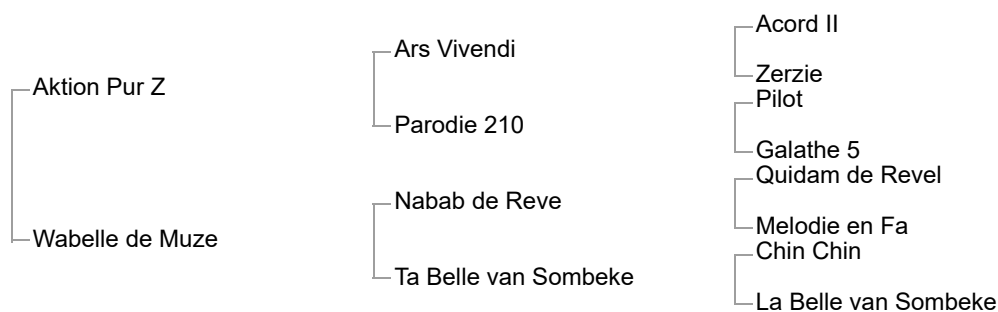

Azuro de Laubry Z
chestnut
30/06/2016, Z

Sire: **AKTION PUR Z** (Westf, 1998, bay stallion by Ars Vivendi) Approved For: Old, OS, Z **ISJ Level 1.60** with Tobias Thoenes (DEU) and Judy Ann Melchior (BEL) 8th CSI5*-W Mechelen (BEL) (**1.60m**); 10th CSI4*-W Bordeaux (FRA) (**1.60m**); 5th CSI4* Bremen (GER) (**1.50m**);

1st dam: **WABELLE DE MUZE** (BWP, 1999, grey mare by Nabab de Reve) **ISJ level 1.50m** with Damien Haelterman (BEL) and Delphine Mambour (BEL)

Cerise de Muze (BWP, 2002, bay mare by Kannan) **ISJ level 1.50m** with Bruno Chaves Pessanha (BRA) and Laurent Thirion (BEL)

DELVAUX DE MUZE (BWP, 2003, bay stallion by Diamant de Semilly) **ISJ level 1.50m** with Olivia Giscard D Estaing (FRA) and Margaux Bost (FRA)

2nd dam: **TA BELLE VAN SOMBEKE** (BWP, 1996, grey mare by Chin Chin) **ISJ level 1.60m** with Jos Lansink (BEL)

PIKAP (BWP, 2000, grey stallion by Kannan) Approved For: ESHB **ISJ level 1.60m** with Billy Twomey (IRL) and Grégory Wathelet (BEL) Quasibelle du Seigneur (sBs, 2000, grey mare by Rubens du Ri d'Asse)

OAK GROVE'S HEARTFELT (sBs, 2005, chestnut mare by Heartbreaker) **ISJ level 1.65m** with Harm Lahde (DEU)

CARDINO DU SEIGNEUR ISJ level 1.60m with Niclas Baule (DEU) and Daisuke Fukushima (JPN)

Cibelle du Seigneur ISJ level 1.45m with Jérôme Guery (BEL) and Patricia Guery (BEL)

Derby du Seigneur ISJ level 1.50m with Peter Schollaert (BEL) and Christophe Vanderhasselt (BEL)

Decibelle du Seigneur ISJ level 1.45m with Constance Adam (BEL)

FAIS TOI BELLE DU SEIGNEUR ISJ level 1.50m with Jérôme Guery (BEL) and Thibault Destrebecq (FRA)

OAK GROVE'S AMERICANA ISJ level 1.55m with Harm Lahde (DEU)

ARAC DU SEIGNEUR Z (sBs, 2006, grey stallion by Ogano Sitte) **ISJ level 1.60m** with Angelique Rösen (DEU) and Christian Ahlmann (DEU)

Calgary du Seigneur (sBs, 2008, grey stallion by Bentley vd Heffinck) Approved For: AES **ISJ level 1.40m** with Sophie Geurts-Dalton

VIVALD'ICK (SF, 2009, bay stallion by Vivaldi du Seigneur) Approved For: AES, Z **ISJ level 1.50m** with Arthur Gustavo Da Silva (CHE) and Ivo Biessen (NLD)

CASIMIR DE LA POMME (BWP, 2002, bay gelding by Nabab de Reve) **ISJ level 1.60m** with Alexandros Fourlis (GRC)

GLOCK'S LONDON (BWP, 2002, chestnut stallion by Nabab de Reve) Approved For: BWP, SF **ISJ level 1.60m** with Gerco Schröder (NLD)

Taran de la Pomme (sBs, 2003, grey stallion by Tolano van 't Riethof) Approved For: AES **ISJ level 1.60m** with Karlina de Brabander (BEL) and Kevin Staut (FRA)

Farao de la Pomme (BWP, 2005, chestnut gelding by Querlybet Hero) **ISJ level 1.45m** with Sammy-Jo Smit (NLD) and Marco Accardo Farandole de la Pomme (BWP, 2005, bay mare by Querlybet Hero)

GOLDEN HAWK (BWP, 2005, chestnut stallion by Vigo d'Arsoilles) Approved For: AES **ISJ level 1.65m** with Shane Breen (IRL)

DABELLE (sBs, 2009, grey mare by Nabab de Reve) **ISJ level 1.60m** with Noora Von Bülow (GBR) and Darragh Kenny (IRL)

3rd dam: La Belle van Sombeke (BWP, 1988, grey mare by Goliath II Z)

WALKURE VAN SOMBEKE (BWP, 1999, grey mare by Mr. Blue) **ISJ level 1.60m** with Wilm Vermeir (BEL)