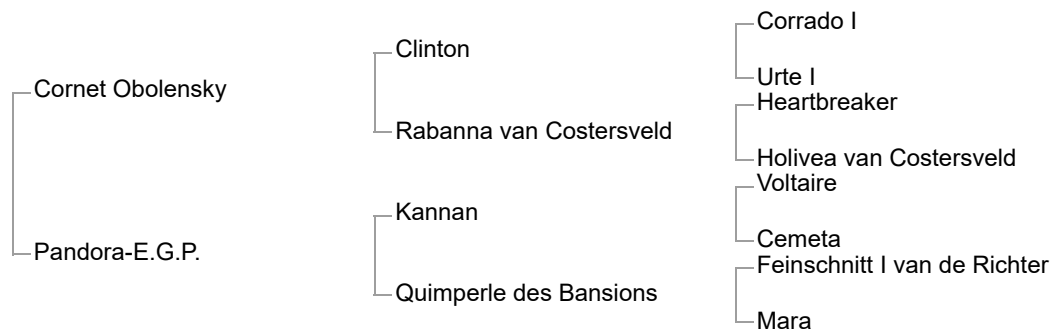

Cornetino Z
bay
25/05/2017, Z

Sire: CORNET OBOLENSKY (BWP, 1999, grey stallion by Clinton) Approved For: Bay, BWP, Hann, Holst, Old, Rhein, SF, SI, SWB, Westf **ISJ Level 1.60** with Marco Kutscher (DEU) 1st CSIO5* Rotterdam (NED) (**1.60m**); 1st CSIO5* Barcelona (ESP) (**1.60m**); 2nd CSIO5* Aachen (GER) (**1.60m**);

1st dam: Pandora-E.G.P. (sBs, 1999, chestnut mare by Kannan) **ISJ level 1.55m** with Patrick Masset (BEL)

ZE Carioca (SCSL, 2011, bay stallion by Canturo) Approved For: SF **ISJ level 1.45m** with Benjamin Robert (FRA) and Rodrigo Pessoa (BRA)

Cornetino Z (Z, 2017, bay stallion by Cornet Obolensky)

2nd dam: Quimperle des Bansions (BWP, 1993, chestnut mare by Feinschnitt I van de Richter)

Pandora-E.G.P. (sBs, 1999, chestnut mare by Kannan) :See Above

3rd dam: Mara (BWP, 1977, chestnut mare by Mohn xx)

Frista (BWP, 1982, chestnut mare by Wendekraus de Lauzelle)

Irvana (ZVCH, 1997, mare by Inocent)

KOBOLD VON ERLLENHOF CH ISJ level 1.60m with Paul Estermann (CHE) 8th CSI3* Pioltello (ITA) (**1.60m**); 2nd CSI2* Bairo (ITA) (**1.45m**); 8th CSI3* 2010 - GP Wiener Neustadt (AUT) (**1.60m**);

Quimperle des Bansions (BWP, 1993, chestnut mare by Feinschnitt I van de Richter) :See Above

4th dam: Romana (Westf, 1969, mare by Romulus I)

Mara (BWP, 1977, chestnut mare by Mohn xx) :See Above

Amsella 36 (Westf, 1981, chestnut mare by Argwohn I)

Rosella (Westf, 1990, mare by Rivellino xx)

Fazzino IDR level with Julie de Deken (BEL) and Arnd Erben (DEU) 2nd CDI3* 2012 - Grand Prix Consolation Vidauban (FRA); 2nd Hulsterlo (Meerdonk) NatCh Dressage Seniors (BEL); 2nd CDI-W 2010 - Grand Prix Special Odense (DEN);