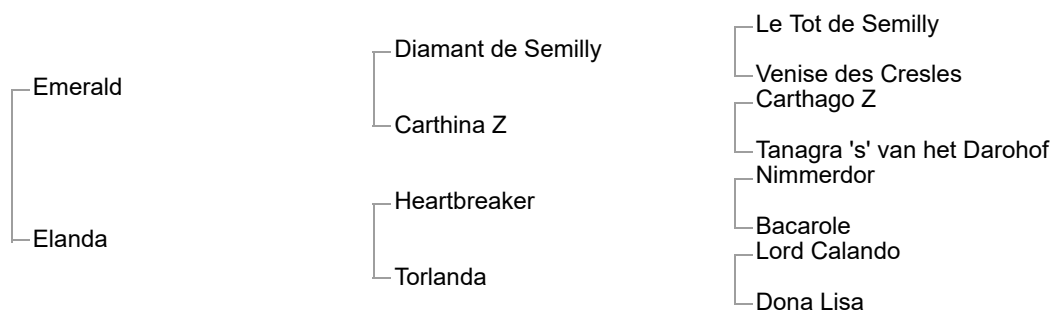

El Torito du Dieu d'Arras Z

bay

16/02/2018, Z

Sire: EMERALD (BWP, 2004, chestnut stallion by Diamant de Semilly) Approved For: BWP, Holst, KWPN, Old, SF, SWB **ISJ Level 1.60** with Harrie Smolders (NLD) 1st CSI5*-W Bordeaux (FRA) (**1.60m**); 1st CSI5* GCT/GCL Chantilly (FRA) (**1.60m**); 1st Rio de Janeiro (BRA) Olympic Games-S (**1.60m**);

1st dam: Elanda (BWP, 2004, bay or brown mare by Heartbreaker)

Ilanda (BWP, 2008, bay mare by Ramiro Z)

Calanda de Laubry Z (Z, 2013, bay mare by Clinton) **ISJ level 1.35m** with Piret Ervald (EST) 2nd CSYH1* Riga (LAT) (**1.25m**); 1st CSYH1* Darguziai (LTU) (**1.15m**);

El Torito du Dieu d'Arras Z (Z, 2018, bay stallion by Emerald)

2nd dam: Torlanda (BWP, 1996, bay mare by Lord Calando)

Chin Chin 34 (BWP, 2003, bay mare by Chin Chin) **ISJ level 1.40m** with Borja Martin-Fabiani (ESP)

MISTER Z (Z, 2007, bay stallion by Mr. Blue) Approved For: AES **ISJ level 1.50m** with Christian Juza (AUT) 2nd CSI2* Wiener Neustadt (AUT) (**1.45m**); 3rd CSI2* Wiener Neustadt (AUT) (**1.45m**); 2nd CSI2* Wiener Neustadt (AUT) (**1.35m**);

Elanda (BWP, 2004, bay or brown mare by Heartbreaker) :See Above

3rd dam: Dona Lisa (Hann, 1981, bay mare by Don Carlos)

Kithana (BWP, 1987, bay or brown mare by Gold Sky)

Quamira (BWP, 1993, bay or brown mare by Ramiro Z)

Aertbreaker Approved For: AES, sBs, Z **ISJ level 1.60m** with Maria Michel Rodriguez (MEX) and Miguel Maron Kahwagi (MEX) 8th CSI3* Zuidlaren (NED) (**1.50m**); 9th CSI2* Valkenswaard (NED) (**1.50m**);

BAMIRO Approved For: Z **ISJ level 1.60m** with Kady Abrahamson (USA) and Fabienne Daigneux-Lange (BEL) 6th CSI3* Dinard (FRA) (**1.50m**); 8th CSI3* Liège (BEL) (**1.50m**); 3rd CSI2* Roeser (LUX) (**1.45m**);

Corlanda ISJ level 1.45m with Stephanie Hennequin (FRA) and Nicolas Houzelle (FRA)

Damira ISJ level 1.45m with Emmanuel Vanhaecke (BEL)

TAHORNA (BWP, 1996, bay mare by Ahorn) **ISJ level 1.50m** with David Deillon (CHE) and Tim Van den Broeck (BEL) 2nd CSYJ-A 2005 - Grand Prix Ascona (SUI);

Warabel (BWP, 1999, bay or brown mare by Rebel Z I)

FLYER ISJ level 1.50m with Mario Stevens (DEU) 10th CSI3* Dortmund (GER) (**1.50m**); 3rd CSI4* Braunschweig (GER) (**1.45m**);

KANNADA (BWP, 2001, bay or brown mare by Kannan) **ISJ level 1.50m** with Francois Herbecq (FRA) and Rashid Towaim Ali Al Marri (QAT) 7th CSI3*-W Riyadh (KSA) (**1.50m**); 1st CSI3* Doha (QAT) (**1.45m**); 3rd CSI2* Al Rayyan (QAT) (**1.45m**);

QUAPITOLA DE BEAUFOUR ISJ level 1.60m with Tim Hartlaub (DEU) and Tim Rieskamp-Gödeking (DEU) 8th CSI4* Wiesbaden (GER) (**1.60m**); 8th CSI3* Braunschweig (GER) (**1.55m**); 9th CSI3* Dortmund (GER) (**1.55m**);

SWEET DE BEAUFOUR ISJ level 1.60m with Julie Pellerin (FRA) and Yves Houtackers (NLD) 4th CSI5* 2016 Geneva (SUI) (**1.55m**); 9th CSI5*-W Göteborg (SWE) (**1.55m**); 2nd CSI5*-W Mechelen (BEL) (**1.50m**);

Cahorna (BWP, 2002, bay mare by Ahorn)

Iber ISJ level 1.45m with Felipe Gaspar (MEX) and Juan Carlos Martin del Campo (MEX) 1st CSI3*-W Dubai (UAE);

Namira (BWP, 1990, bay or brown mare by Ramiro Z)