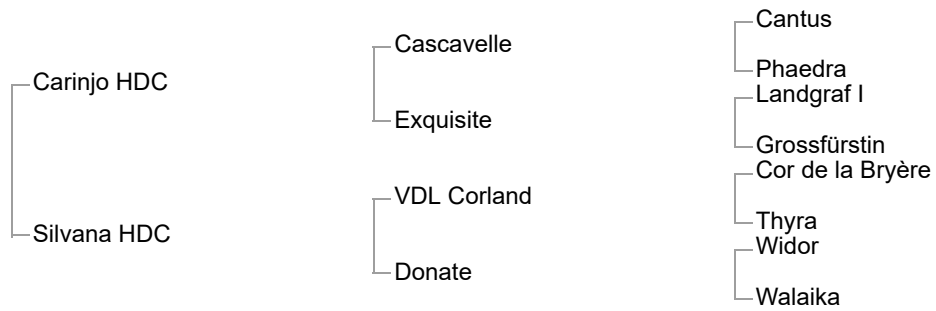

Hilvanjo
bay
27/03/2017, SF

Sire: CARINJO HDC (Holst, 2001, bay stallion by Cascavelle) Approved For: Holst, Old, SF **ISJ Level 1.60** with Patrice Delaveau (FRA) 1st CSIO5* Rotterdam (NED) (**1.60m**); 1st CSI5* St. Tropez (FRA) (**1.60m**); 1st CSI4* Chernyakhovsk (RUS) (**1.60m**);

1st dam: SILVANA HDC (KWPN, 1999, grey mare by VDL Corland) **ISJ level 1.60m** with Kevin Staut (FRA) and 1st CSI5* 's Hertogenbosch (NED) (**1.60m**); 1st CSI5*-W Stuttgart (GER) (**1.60m**); 1st CSI5*-W Bordeaux (FRA) (**1.60m**);

CHOPARD VDB Z (Z, 2007, bay stallion by Canadian River) Approved For: BWP **ISJ level 1.60m** with Tobias Meyer (DEU) and Marc Bauhofer (DEU)

Hilvanjo (SF, 2017, bay stallion by Carinjo HDC)

2nd dam: Donate (KWPN, 1985, bay mare by Widor)

Levano (KWPN, 1993, dark brown stallion by Hofnar) Approved For: AES **ISJ level 1.60m** with Andrew Bourns (IRL)

SILVANA HDC (KWPN, 1999, grey mare by VDL Corland) :See Above

PONITA 18 (KWPN, 2001, bay mare by Emilion) **ISJ level 1.60m** with Ewa Mazurowska (POL) and Radosław Zalewski (POL) 1st CSI2* 2012 - Grand Prix Lodz (POL) (**1.45m**); 1st CSIO3* 2012 - Nations Cup Vazgaikiemis (LTU) (**1.60m**); 2nd CSI3*-W 2013 - World Cup League Final Warsaw (POL) (**1.50m**);

3rd dam: Walaika (KWPN, 1980, dark bay mare by Pilatus)

Donate (KWPN, 1985, bay mare by Widor) :See Above

4th dam: Marion (KWPN, 1971, chestnut mare by Amor)

Silvano (KWPN, 1976, chestnut stallion by Le Mexico) Approved For: KWPN

Walaika (KWPN, 1980, dark bay mare by Pilatus) :See Above

Lettie (KWPN, 1993, chestnut mare by Glendale)

Sultana D (KWPN, 1999, bay mare by Indorado) **ISJ level 1.50m** with Janna Jensen (FIN)