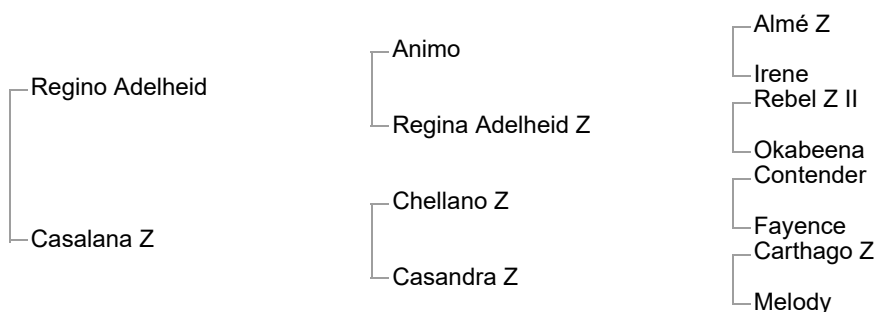

LB DOMINA (Hann, 1988, dark bay mare by Don Juan) :See Above

4th dam: Dominella (Hann, 1971, mare by Domspatz)
Fiona (Hann, 1981, chestnut mare by Furioso II) :See Above

Royce TMS Z

chestnut

09/03/2017, Z