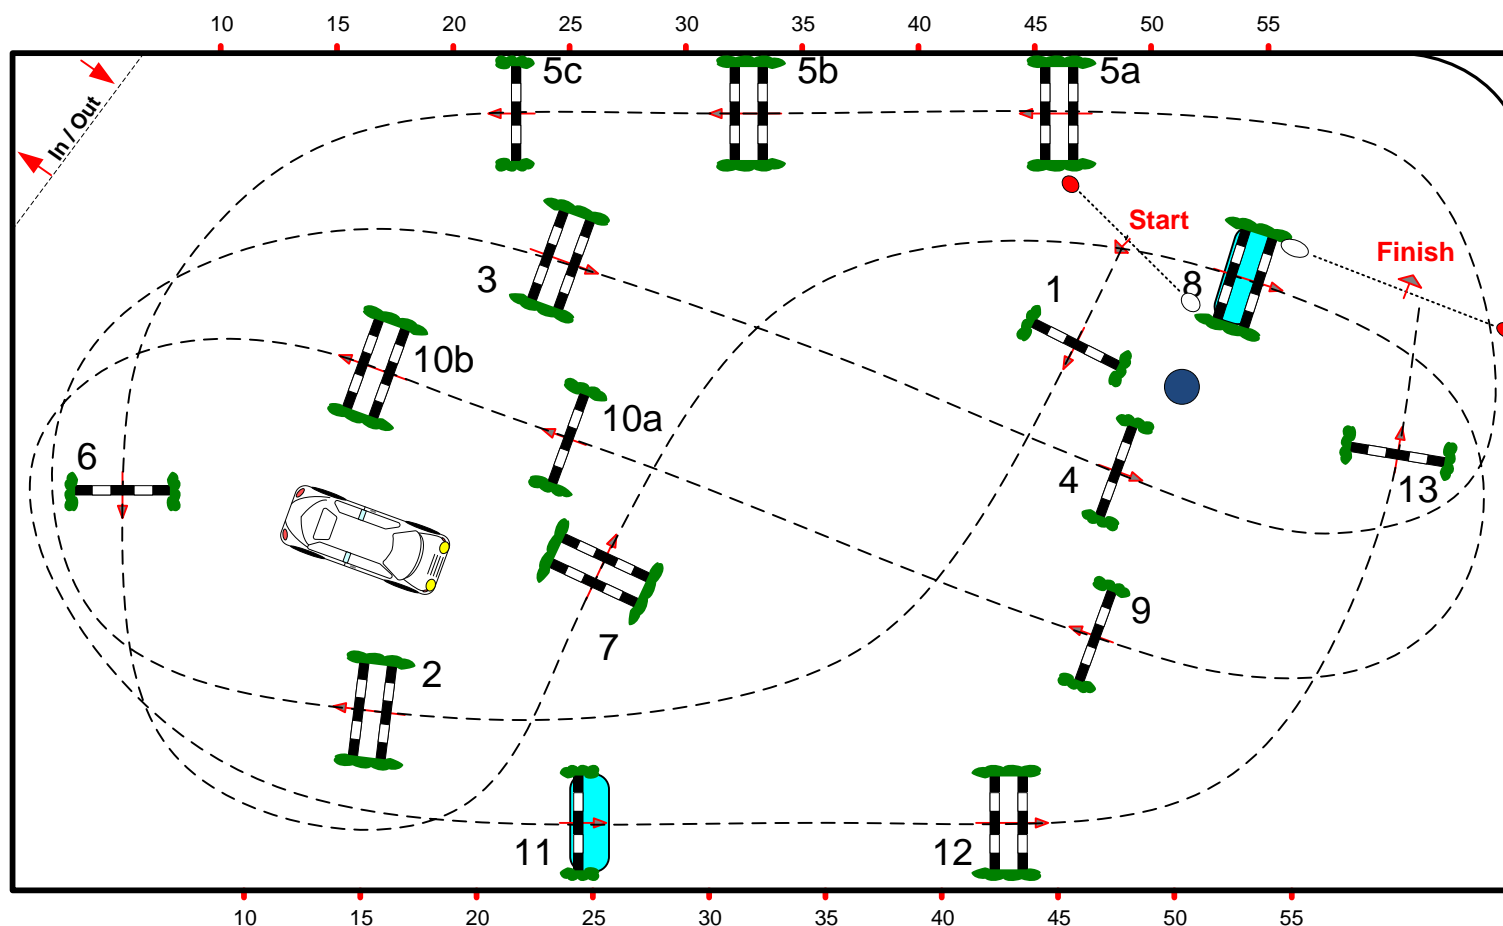

Start: 20:10

Table: A
FEI RG / Art. 273.4.3a
Height: 1,65 m

Speed: 375 m/min

Length: 470 m

Time allowed: 76 sec

Time limit: 152 sec

Obstacles: 13

Jumps: 16