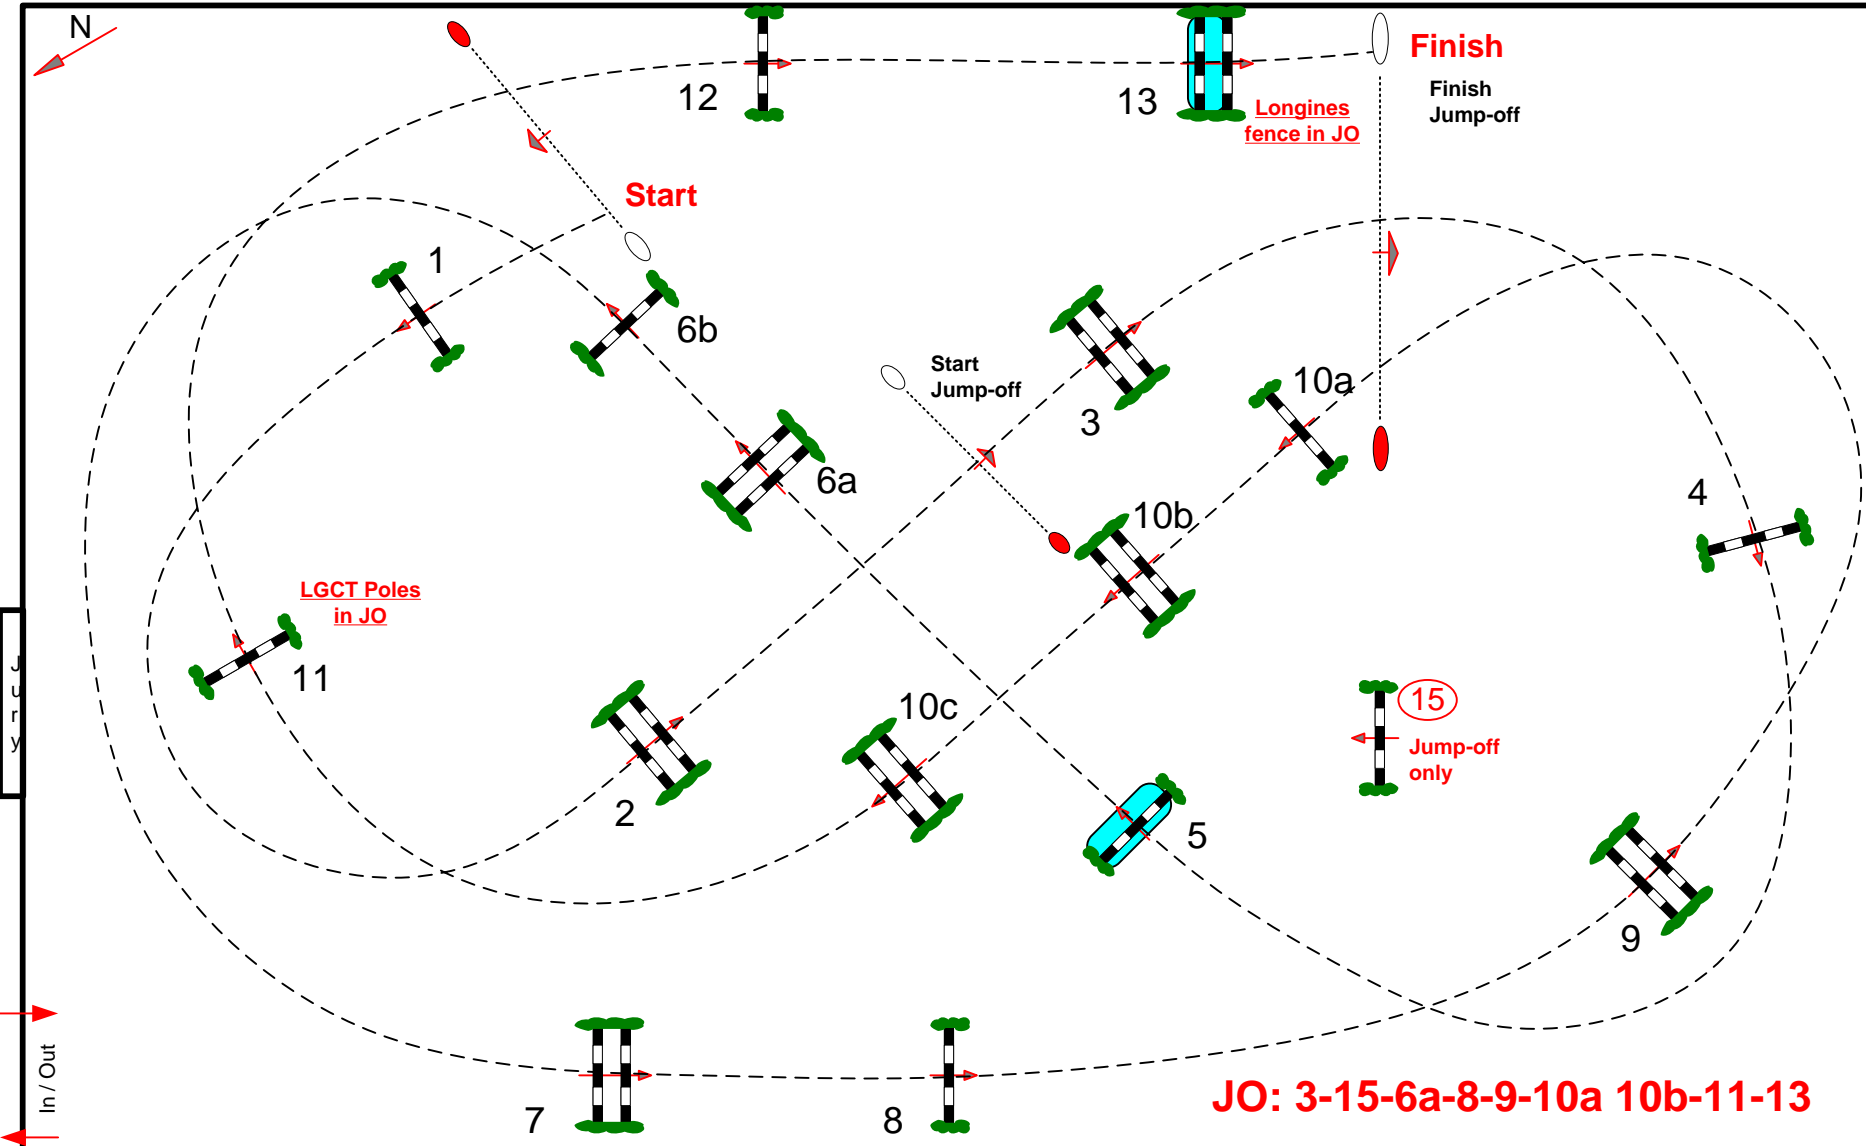

LGCT Grand Prix of London

Class No.: 15 CSI5* GP

Competition with one jump-off

Sunday 13th August 2023

Start: 14:15

Table: A
National RG:
FEI RG / Art. 238.2.2
Height: 1,60 m

Speed: 375 m/min

Length: 490 m
Time allowed: 79 sec
Time limit: 158 sec

Obstacles: 13
Jumps: 16

1st Jump-off:
3-15-6a-8-9-10a 10b-11-13
Length: 330 m
Time allowed: 53 sec
Time limit: 106 sec

Course Designer
Uliano Vezzani (Ita)
vezzani.uliano@gmail.com
Assistants Course Designer
Pier-Francesco Bazzocchi (Ita)
Mario Breccia (Ita)
& Team