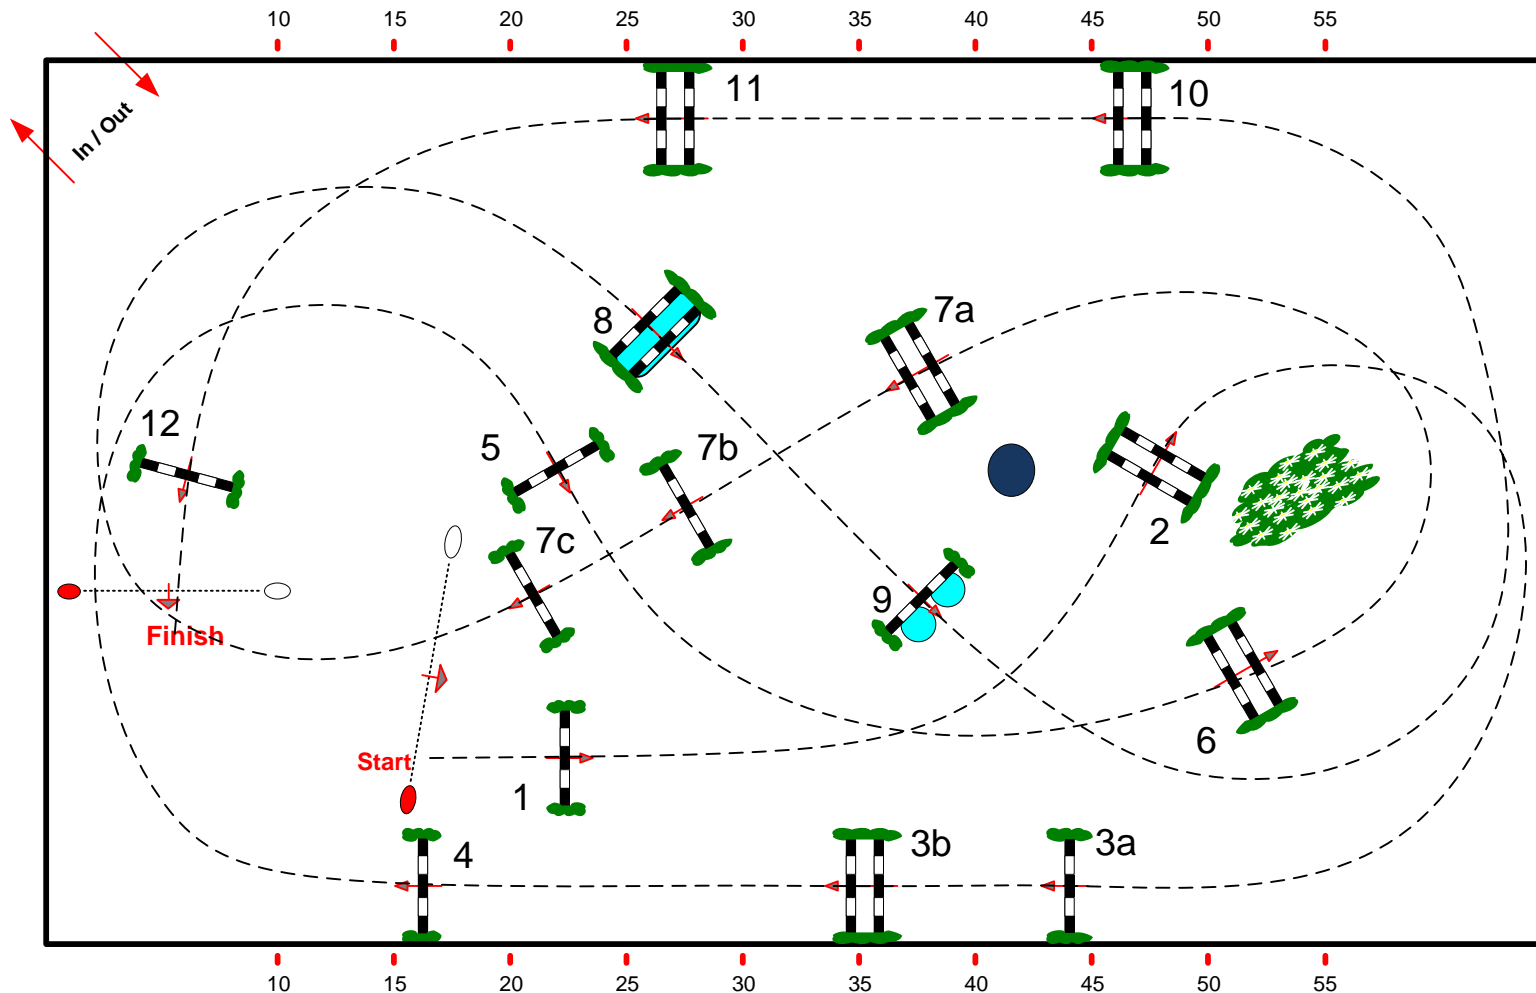

Table: A
National RG:
FEI RG / Art. 273.3.3.1;
273.2.1; 273.4.3
Height: 1,65 m

Speed: 375 m/min

Length: 450 m
Time allowed: 72 sec
Time limit: 144 sec

Obstacles: 12
Jumps: 15

Course Designer
Uliano VEZZANI (Ita)
vezzani.uliano@gmail.com
Pier Francesco Bazzocchi (Ita)
Paolo Rossato (Ita)
Marc Debaere (Ukr)
Colm Quinn (Irl)
Petr Masek (Cze)
+ Team