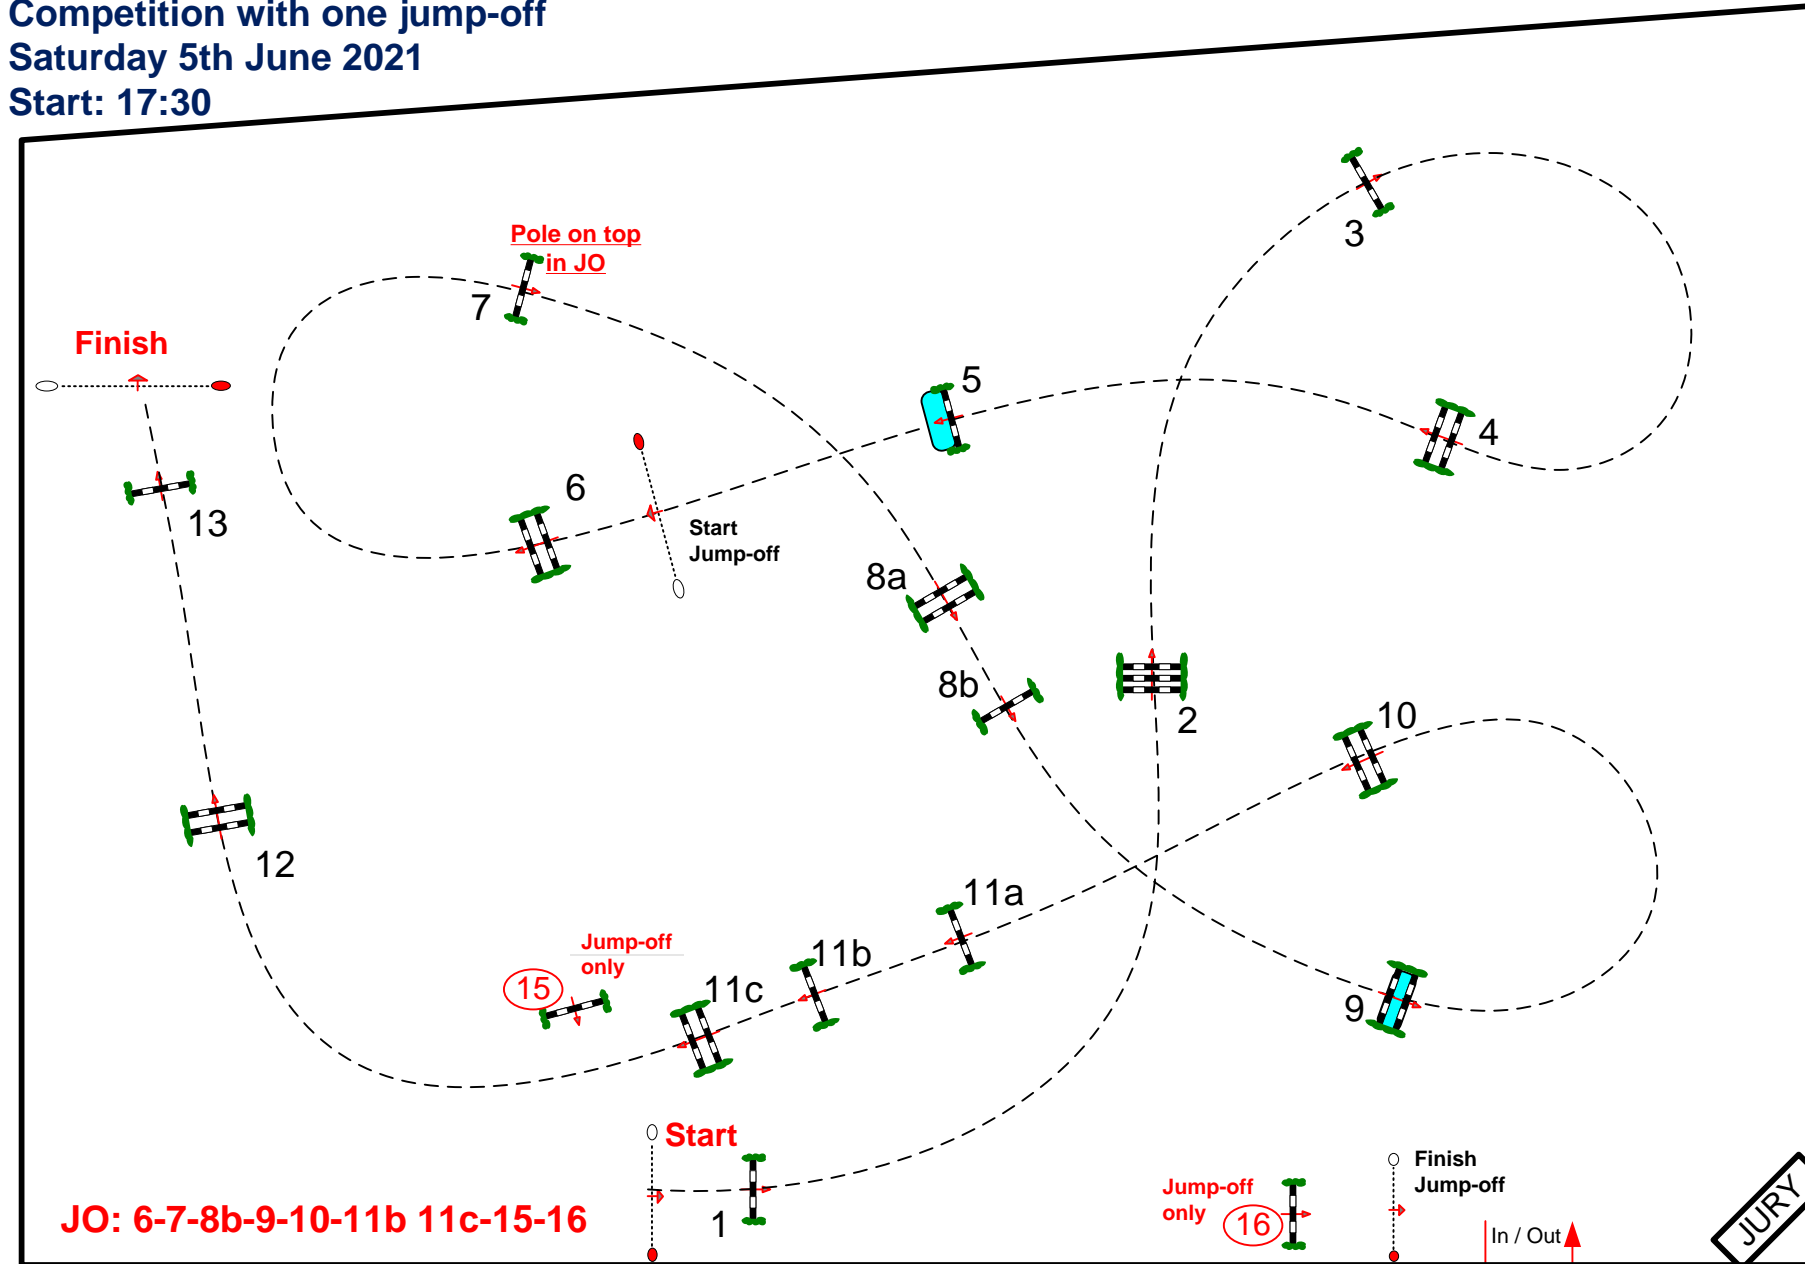

Competition with one jump-off
Saturday 5th June 2021
Start: 17:30

Table: A
National RG:
FEI RG / Art. 238.2.2
Height: 1,60 m

Speed: 375 m/min

Length: 510 m
Time allowed: 82 sec
Time limit: 164 sec

Obstacles: 13
Efforts: 16

1st Jump-off:
6-7-8b-9-10-11b 11c-15-16
Length: 350 m
Time allowed: 56 sec
Time limit: 112 sec

JO: 6-7-8b-9-10-11b 11c-15-16

Course Designer
Uliano Vezzani (Ita)
vezzani.uliano@gmail.com
Gaelle Bostyn (Bel)
Cedric Mathienne (Bel)
& Team