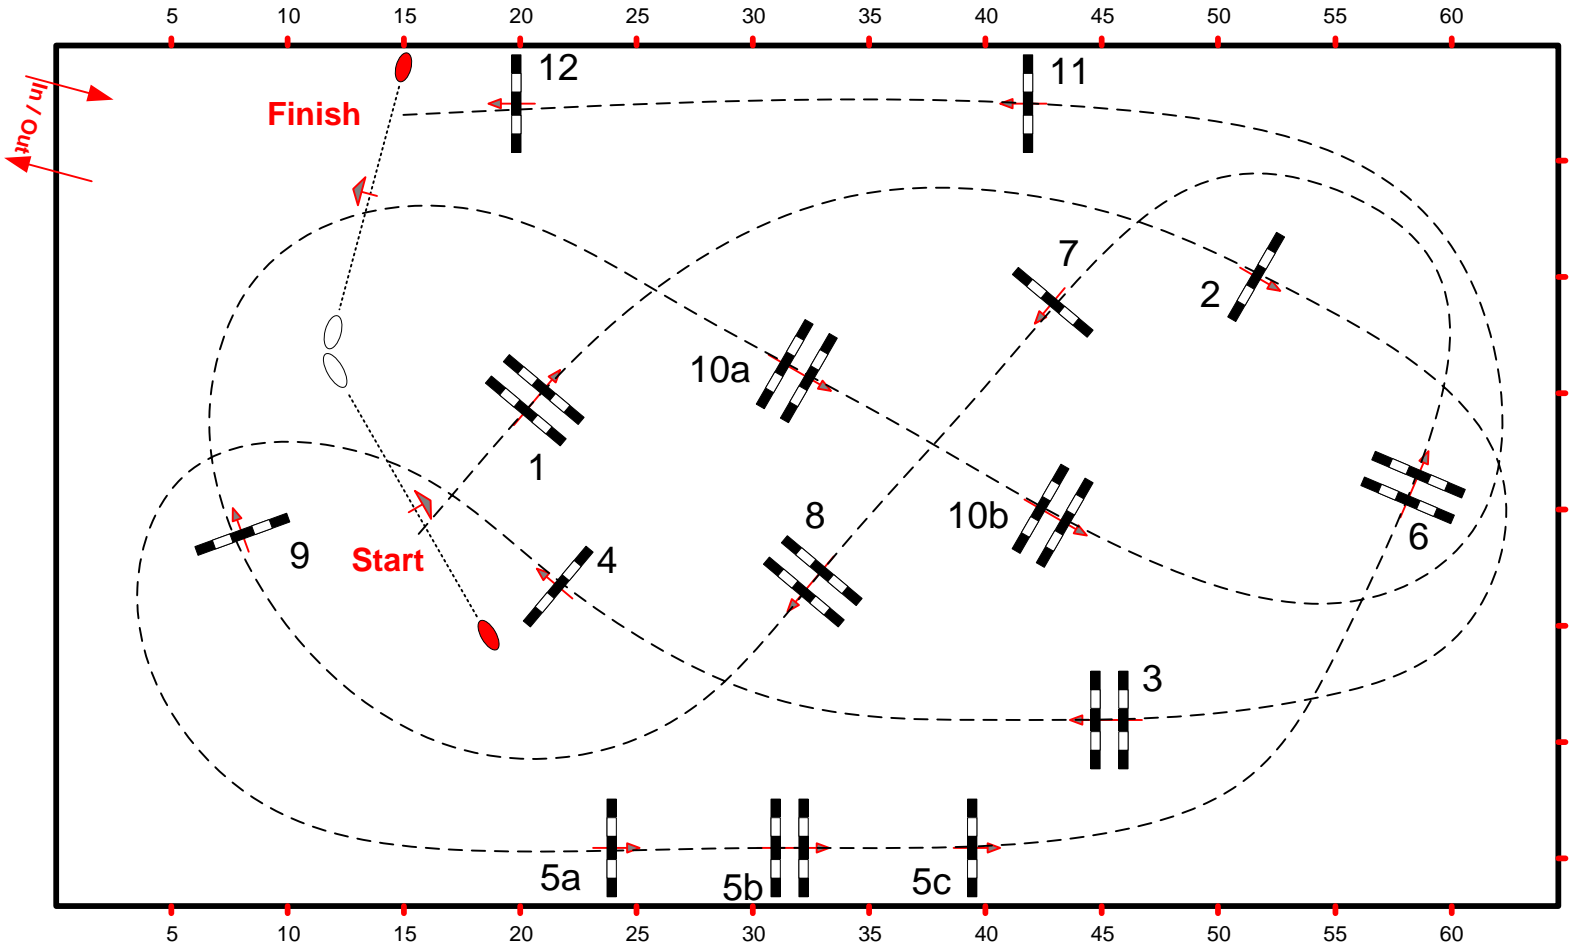

## LGCT Super GP 2nd Round

Class No.: 10 CSI 5\*

Competition over two rounds

Saturday 15 th December 2018

Start: 22.25

Table: A  
National RG:  
FEI RG / Art. 273.3.3.1 - 273.2.1 - 273.4.3  
Height: 1,60 m

Speed: 375 m/min

Length: 410 m  
Time allowed: 66 sec  
Time limit: 132 sec

Obstacles: 12  
Efforts: 16

Course Designer  
Uliano VEZZANI (Ita)

Pier Francesco Bazzocchi (Ita)  
Paolo Rossato (Ita)  
Petr Masek (Cze)  
Johanna Mikkola (Fin)  
Andreas Bamberger (Aut)  
+ Best Team