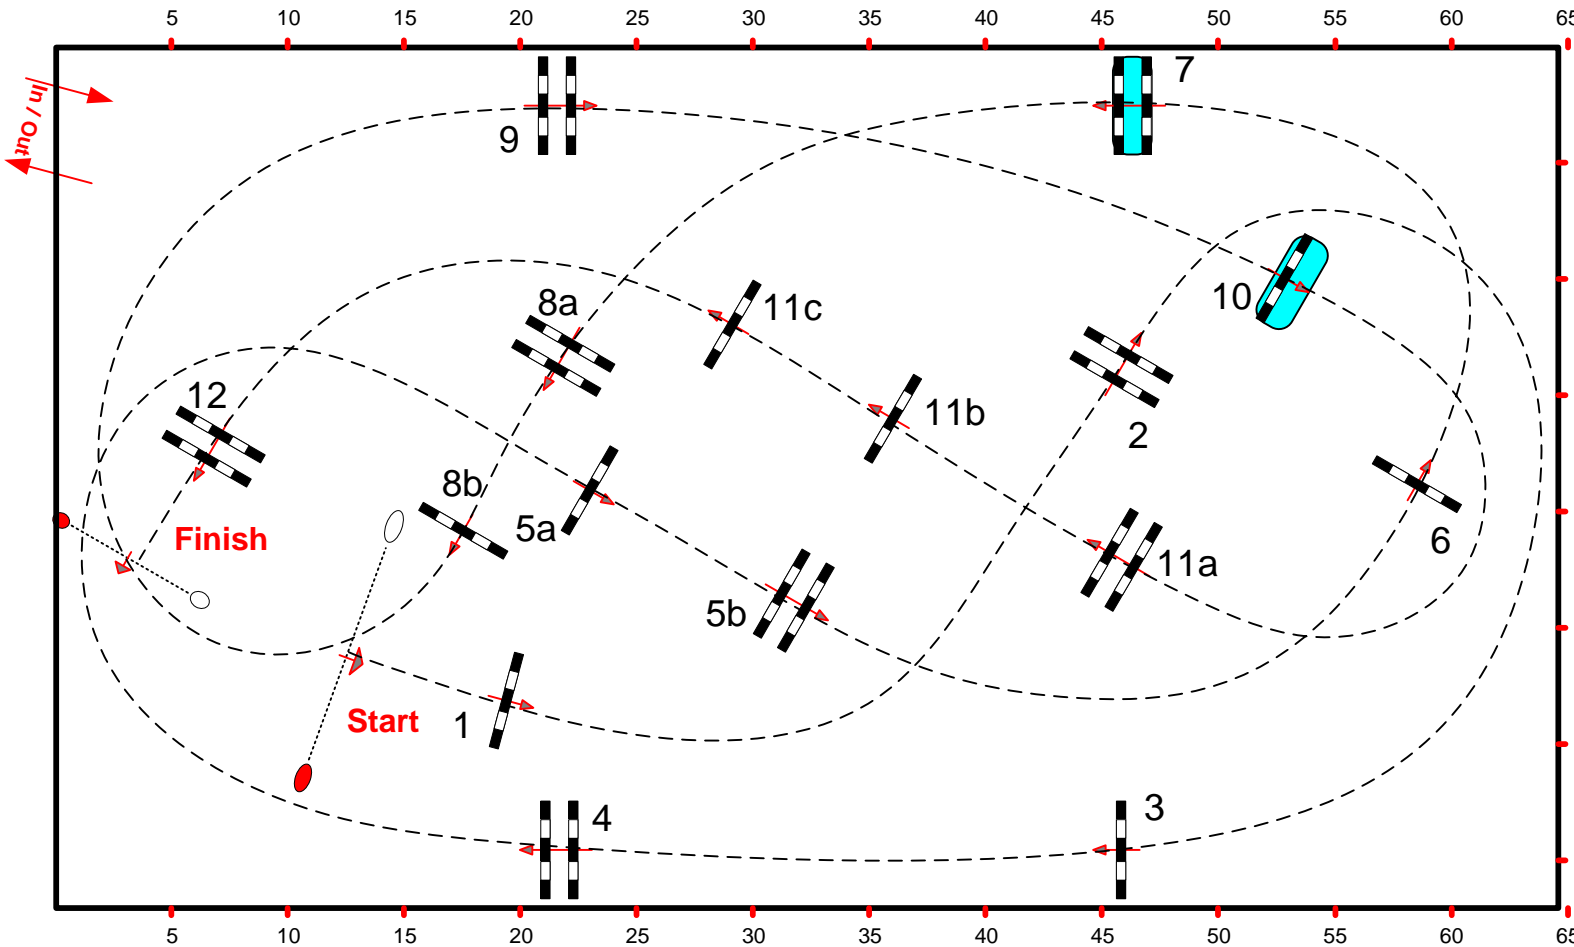

Global Champions Prague Playoffs

Prague CSI 5* 13-16 December 2018

LGCT Super GP 1st Round

Class No.: 10 CSI 5*

Competition over two rounds

Saturday 15 th December 2018

Start: 20.30

Table: A

National RG:

FEI RG / Art. 273.3.3.1 - 273.2.1 - 273.4.3

Height: 1,60 m

Speed: 375 m/min

Length: 450 m

Time allowed: 72 sec

Time limit: 144 sec

Obstacles: 12