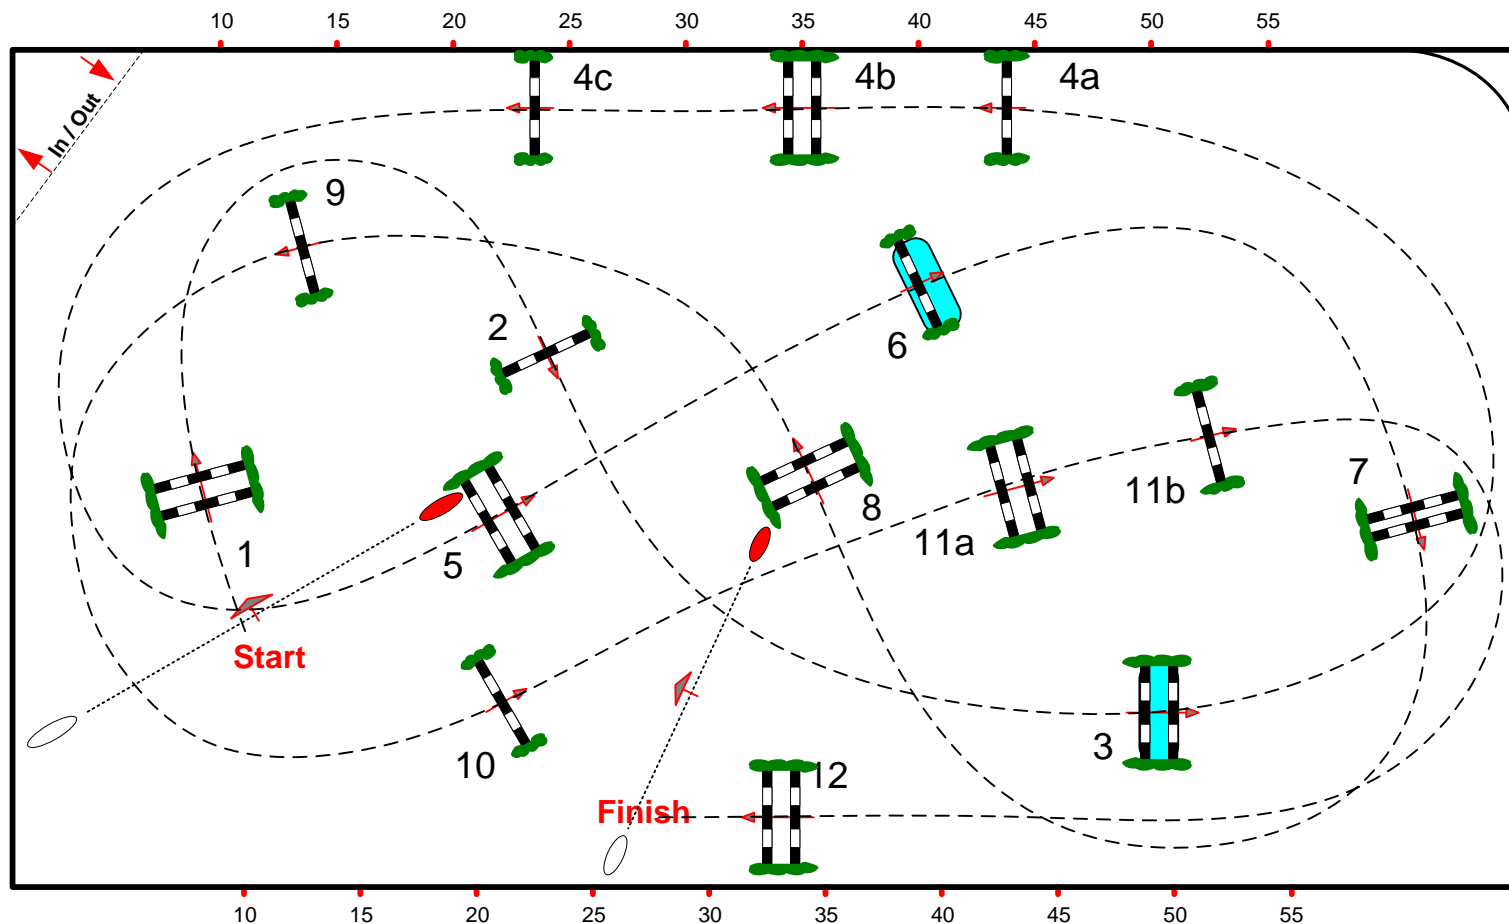

Global Champions Prague Playoffs

Prague CSI 5*- CSI 2*- 15-19 November 2023

GCL SUPER CUP - Final

2nd Round

Class No.: 13 CSI 5* 2nd Round

Competition against the clock

Sunday 19th November 2023

Start: 17:40

Table: A
FEI RG / Art. 273.4.3a
Height: 1,60 m

Speed: 350 m/min

Length: 430 m
Time allowed: 74 sec
Time limit: 148 sec

Obstacles: 12
Jumps: 15

Course Designer
Uliano VEZZANI (Ita)

vezzani.uliano@gmail.com

Paolo Rossato (Ita)
Pier Francesco Bazzocchi (Ita)
Marc Debaere (Ukr)
Colm Quinn (Irl)
Petr Masek (Cze)
+ Team