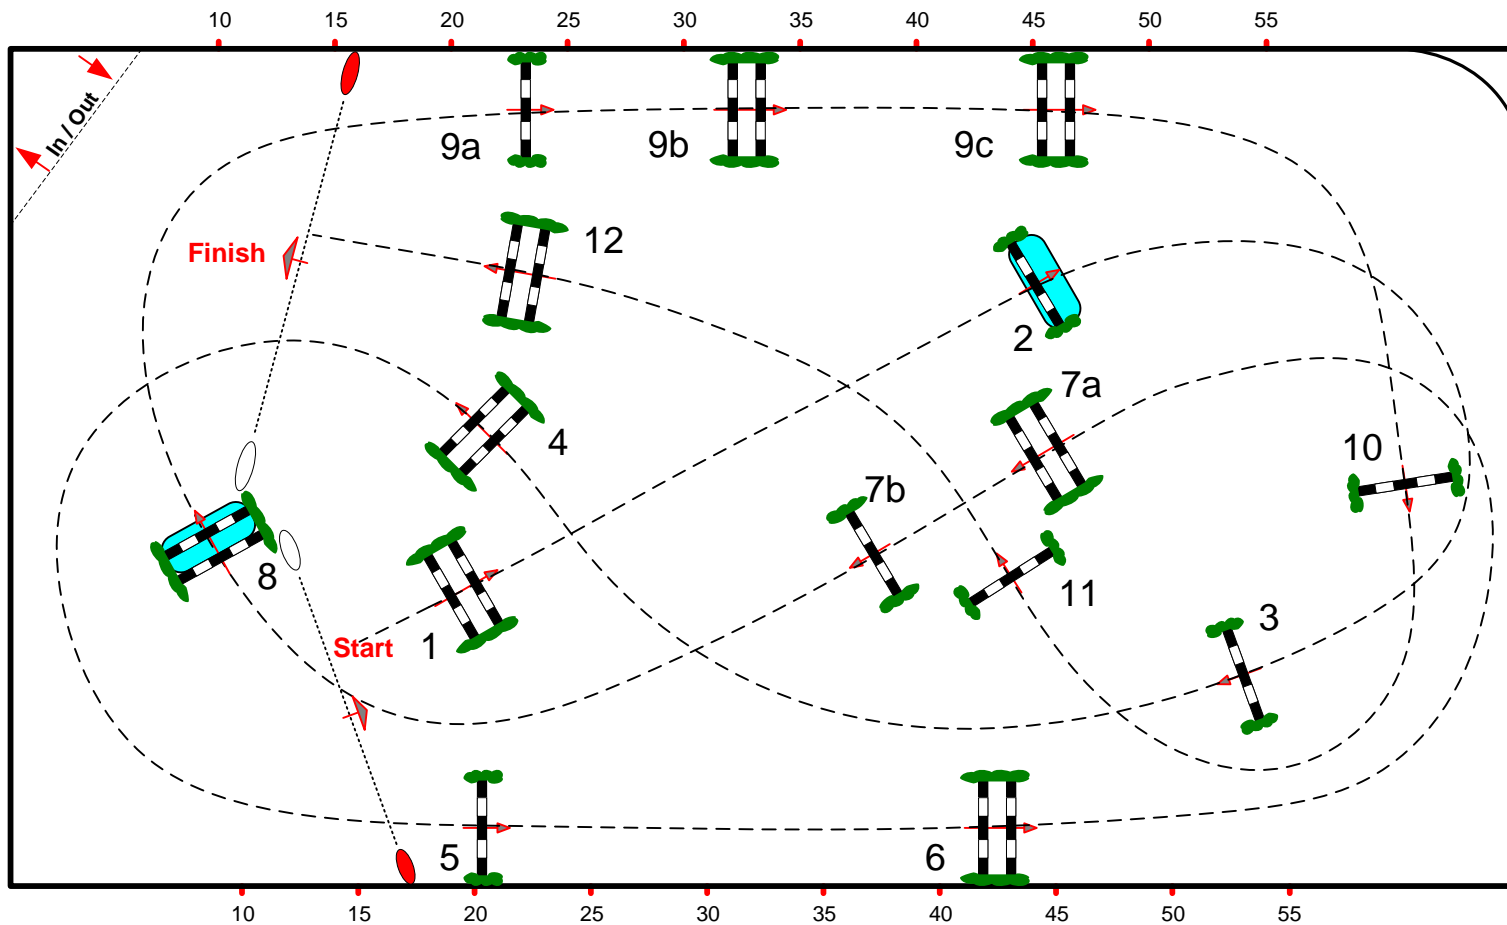

Global Champions Prague Playoffs

Prague CSI 5*- CSI 2*- 15-19 November 2023

GCL SUPER CUP - Final 1st Round

Class No.: 13 CSI 5* 1st Round

Competition against the clock

Sunday 19th November 2023

Start: 15:40

Table: A
FEI RG / Art. 273.4.3a
Height: 1,60 m

Speed: 350 m/min

Length: 415 m
Time allowed: 72 sec
Time limit: 144 sec

Obstacles: 12
Jumps: 15

Course Designer
Uliano VEZZANI (Ita)

vezzani.uliano@gmail.com

Paolo Rossato (Ita)
Pier Francesco Bazzocchi (Ita)
Marc Debaere (Ukr)
Colm Quinn (Irl)
Petr Masek (Cze)
+ Team