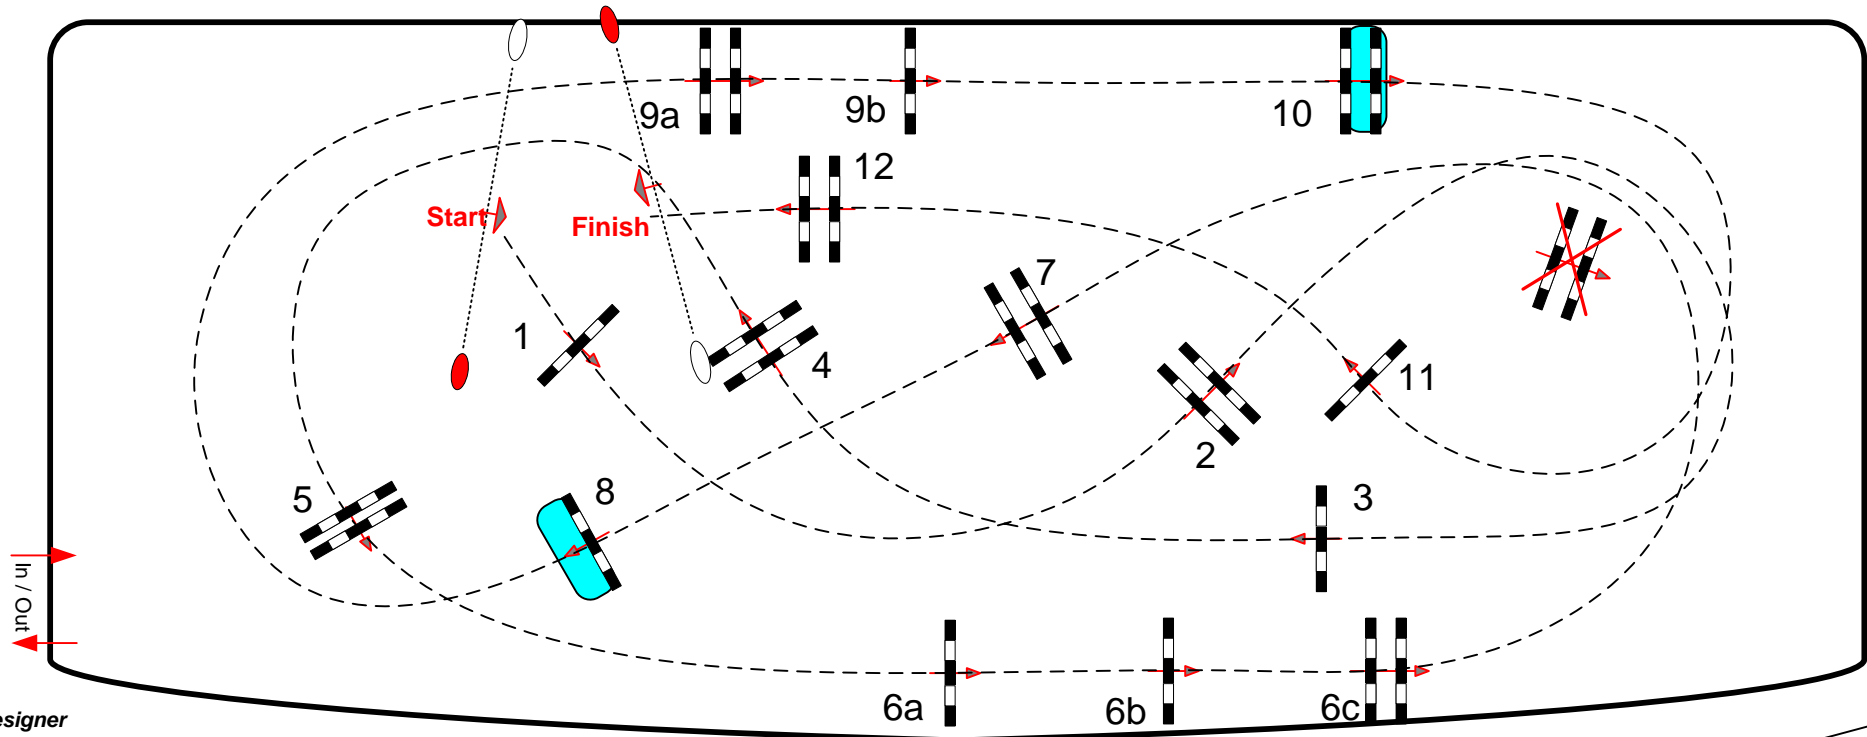

2nd GCL Competition

Class No.: 14

CSI5*

Competition against the clock

Saturday 3rd July 2021

Start: 17:10

Table: A
National RG:
FEI RG / Art. 238.2.1
Height: 1,55 m

Speed: 375 m/min
Length: 430 m
Time allowed: 69 sec
Time limit: 138 sec

Obstacles: 12
Jumps: 15

Course Designer
Uliano Vezzani
vezzani.uliano@gmail.com
Frank van Humbeek (Bel)
Paolo Rossato (Ita)
Yann Gaymard (Fra)
&
Team

JURY