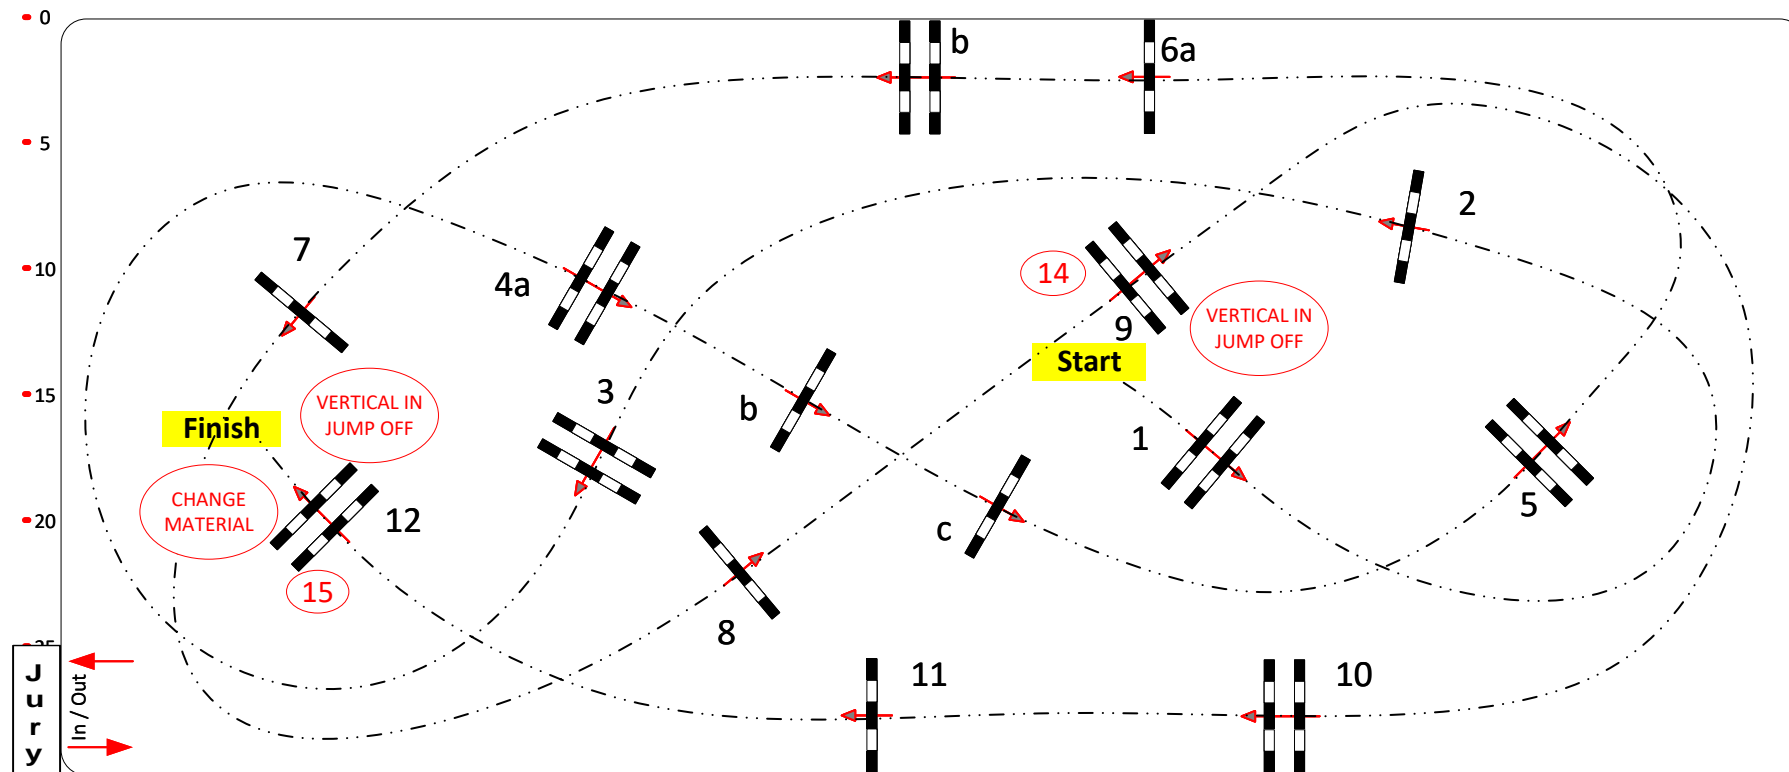

8/12/2024

CLASS N° 11 WORLD CUP GRAND PRIX AGAINST THE CLOCK WITH ONE JUMP OFF

Table: A	Speed: 350 m/min	Obstacles: 12	1st Jump-off: Length: 280 m	2nd Jump-off: Length: 0 m
National RG:	Length: m	Efforts: 15	Time allowed: 0 sec	Time allowed: 0 sec
FEI RG / Art. 238.2.2	Time allowed: sec	Penalty sec:	Time limit: 0 Sec	Time limit: 0 sec
Height: 1.55 m	Time limit: sec	Closed combination:		

JUMP OFF : 3 – 4B – 5 – 6AB – 14 – 10 - 15

Course Designer team: Colombo Andrea, Arkadiusz Weckwert,, Bartosz Skrzypczyk, Sebastian Molga, Robert Musial, Paulina Tomaszewska, Magdalena Motyl & Team